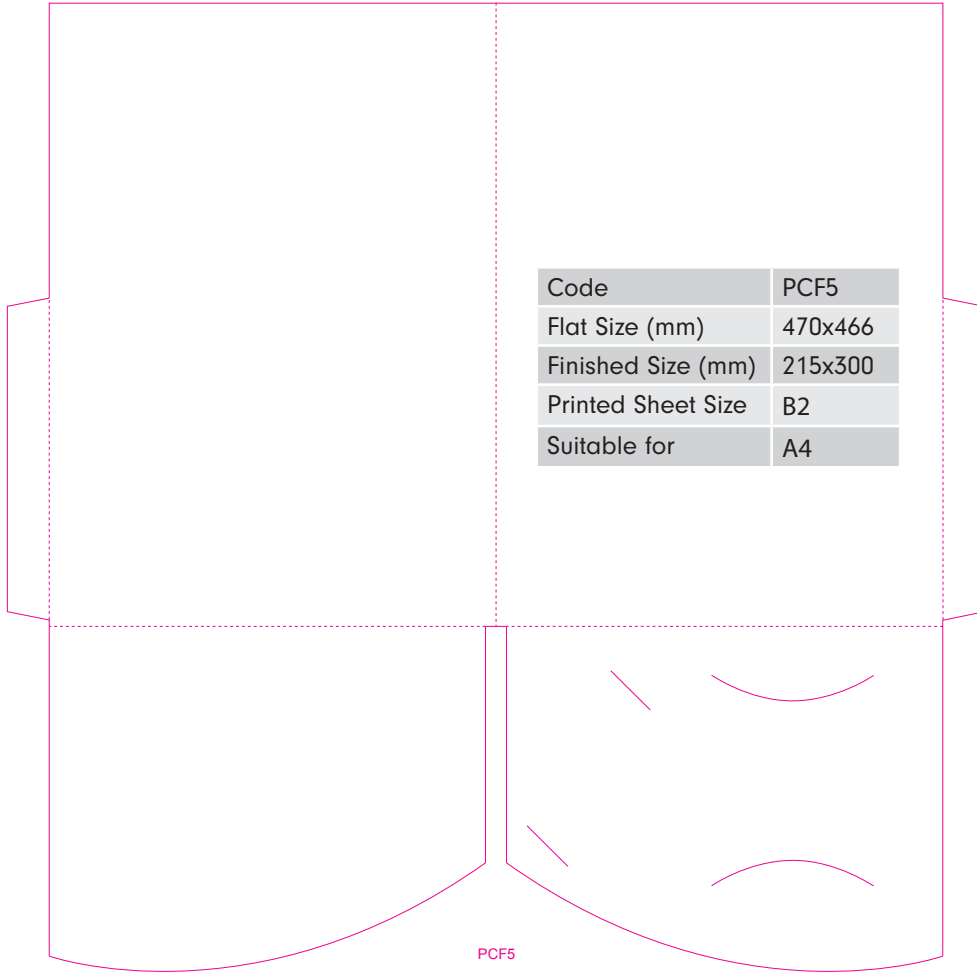

Platinum

FOLDER

TEMPLATES

PCF1

PCF2

Code	PCF3
Flat Size (mm)	658x341
Finished Size (mm)	220x316
Printed Sheet Size	B2
Suitable for	A4

Code	PCF4
Flat Size (mm)	575x351
Finished Size (mm)	223x305
Printed Sheet Size	SRA2
Suitable for	A4

Code	PCF7
Flat Size (mm)	472x401
Finished Size (mm)	220x305
Printed Sheet Size	SRA2
Suitable for	A4

PCF7

Code	PCF8
Flat Size (mm)	463x374
Finished Size (mm)	220x306
Printed Sheet Size	SRA2
Suitable for	A4

Code	PCF14
Flat Size (mm)	525x383
Finished Size (mm)	215x308
Printed Sheet Size	SRA2
Suitable for	A4

PCF14

Code	PCF15
Flat Size (mm)	605x229
Finished Size (mm)	210x210
Printed Sheet Size	SRA2
Suitable for	205x205

GLUE FLAP

PLEASE ENSURE YOUR IMAGE BLEEDS TO THIS LINE

Code	PCF18
Flat Size (mm)	250x165
Finished Size (mm)	125x125
Printed Sheet Size	SRA3
Suitable for	120x120

GLUE FLAP

PLEASE ENSURE YOUR IMAGE BLEEDS TO THIS LINE