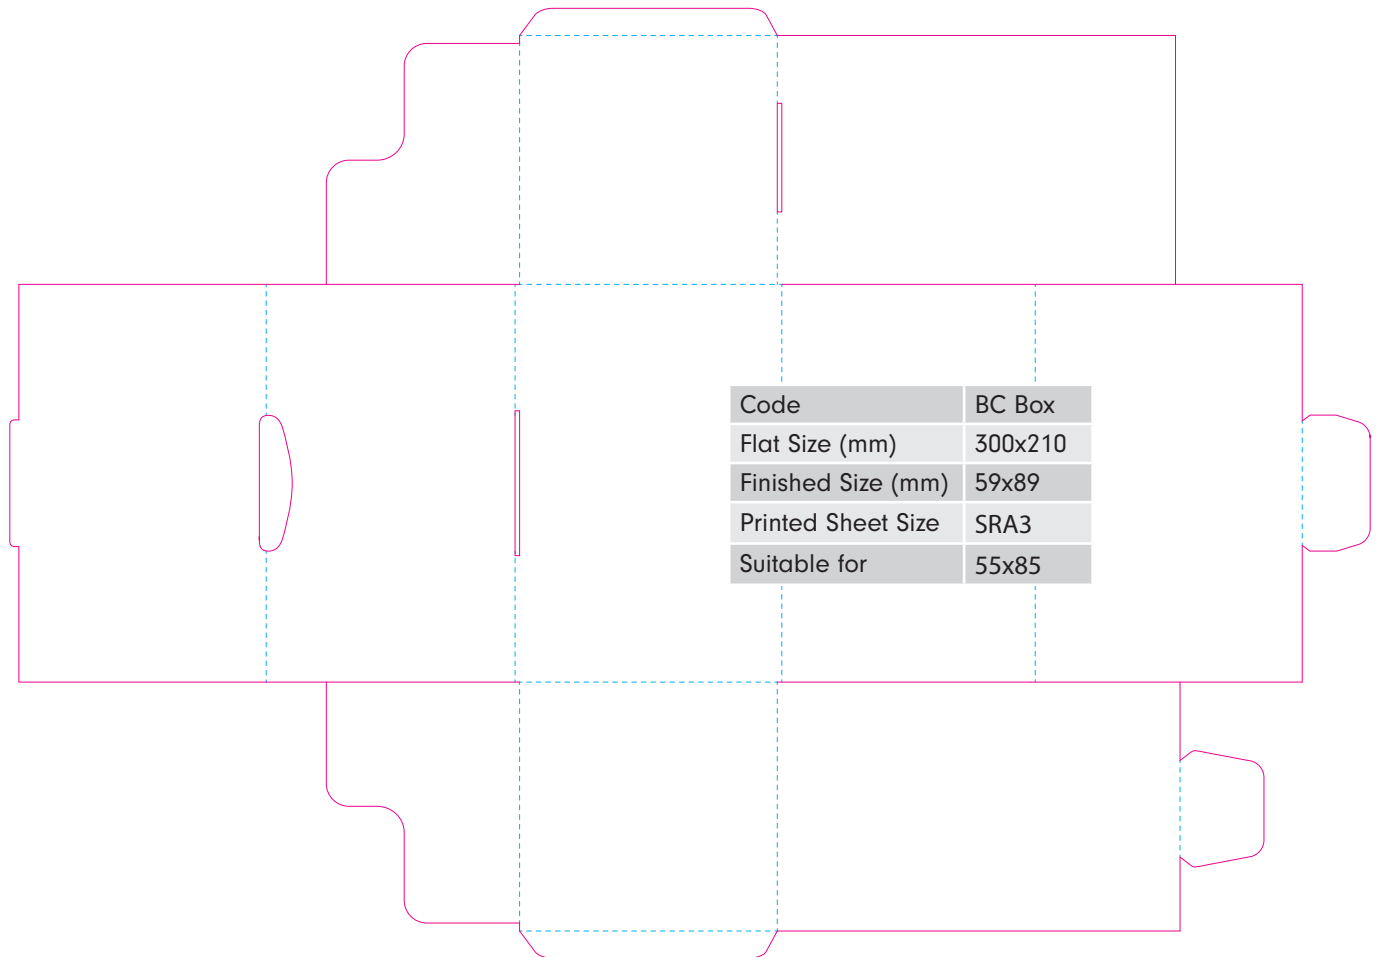

Code	BC Box
Flat Size (mm)	300x210
Finished Size (mm)	59x89
Printed Sheet Size	SRA3
Suitable for	55x85