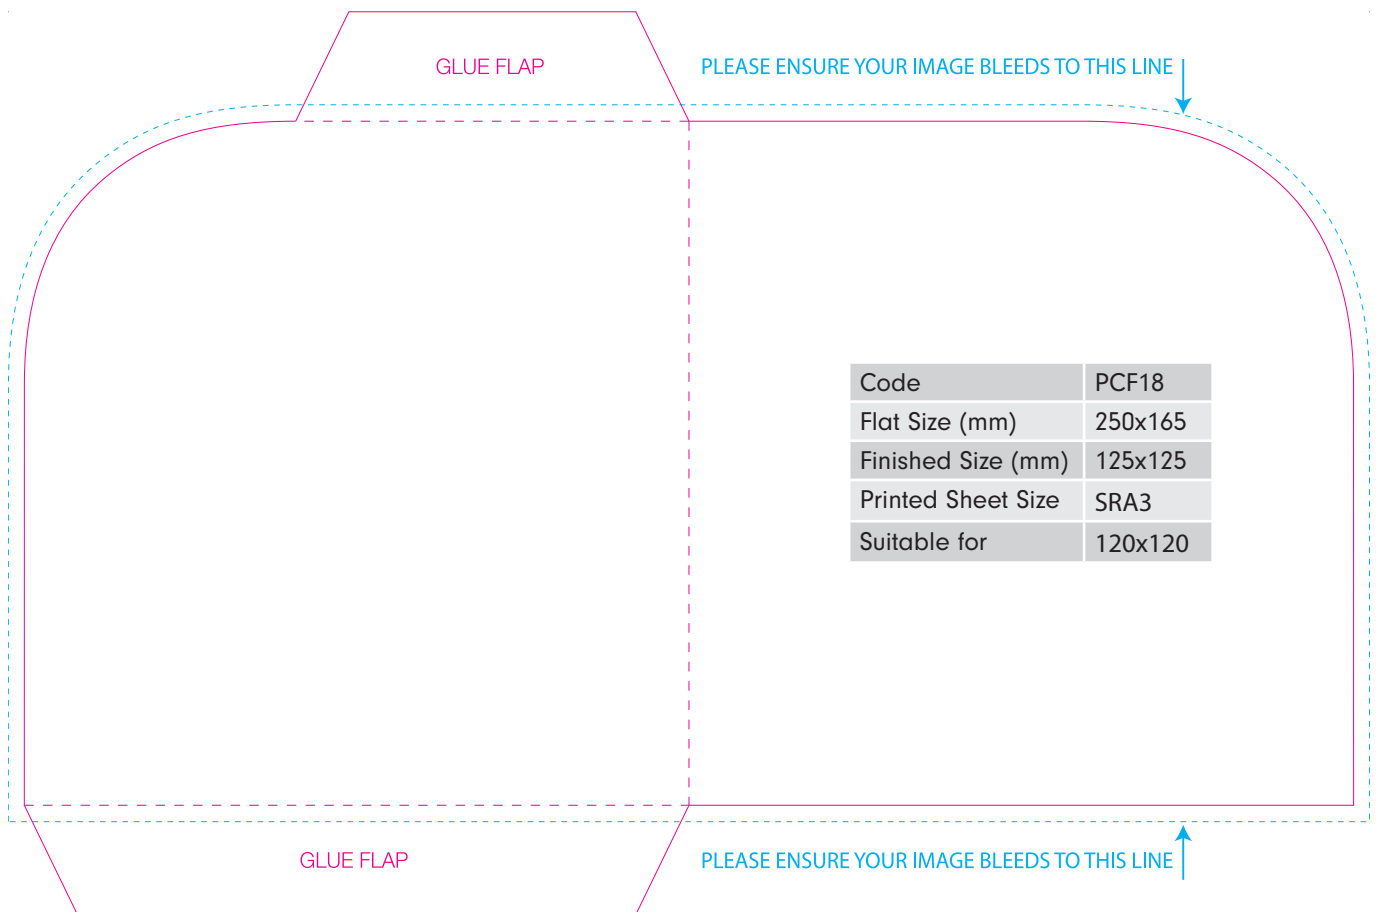

Code	PCF14
Flat Size (mm)	525x383
Finished Size (mm)	215x308
Printed Sheet Size	SRA2
Suitable for	A4

PCF14

Code	PCF15
Flat Size (mm)	605x229
Finished Size (mm)	210x210
Printed Sheet Size	SRA2
Suitable for	205x205

GLUE FLAP

PLEASE ENSURE YOUR IMAGE BLEEDS TO THIS LINE

Code	PCF18
Flat Size (mm)	250x165
Finished Size (mm)	125x125
Printed Sheet Size	SRA3
Suitable for	120x120

GLUE FLAP

PLEASE ENSURE YOUR IMAGE BLEEDS TO THIS LINE