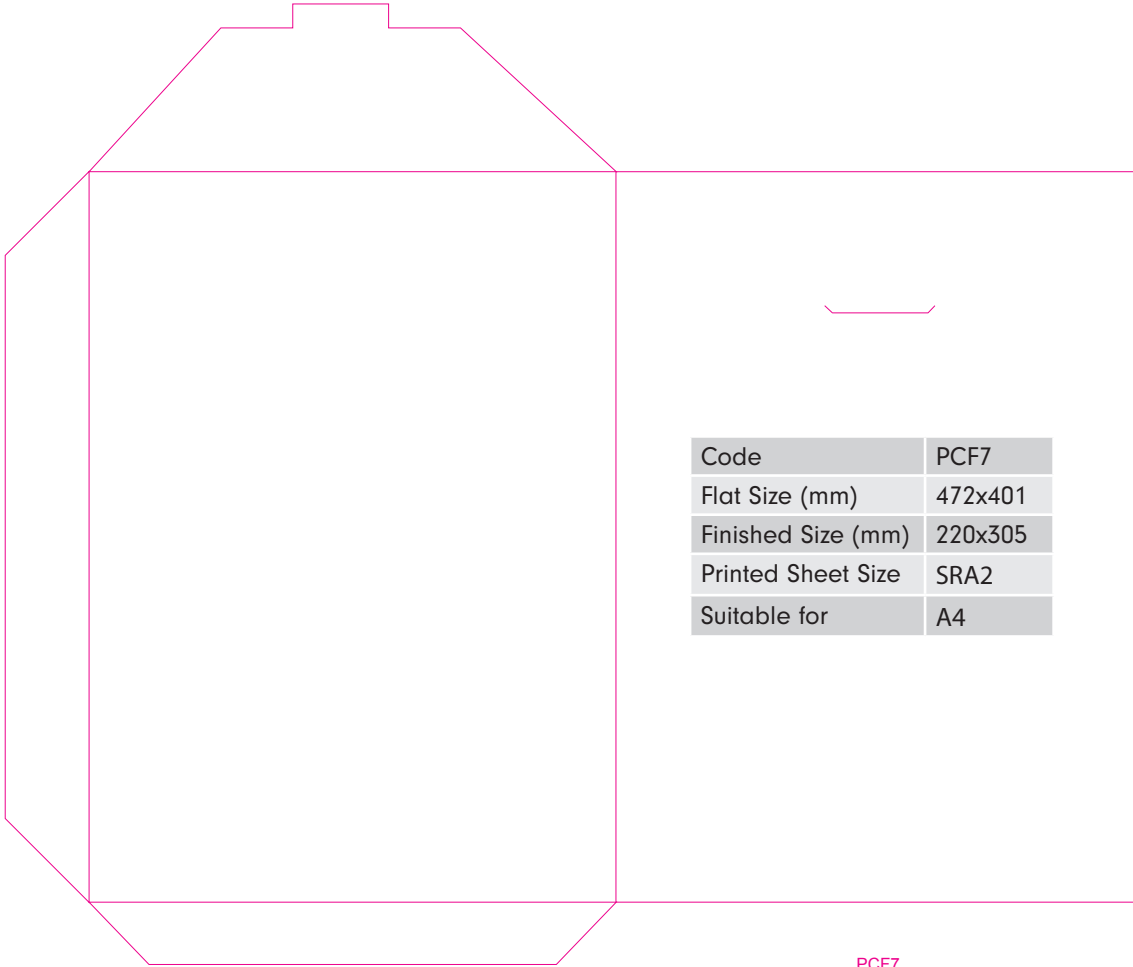

Platinum

FOLDER

TEMPLATES

PCF1

PCF2

Code	PCF3
Flat Size (mm)	658x341
Finished Size (mm)	220x316
Printed Sheet Size	B2
Suitable for	A4

Code	PCF4
Flat Size (mm)	575x351
Finished Size (mm)	223x305
Printed Sheet Size	SRA2
Suitable for	A4

Code	PCF7
Flat Size (mm)	472x401
Finished Size (mm)	220x305
Printed Sheet Size	SRA2
Suitable for	A4

PCF7

Code	PCF8
Flat Size (mm)	463x374
Finished Size (mm)	220x306
Printed Sheet Size	SRA2
Suitable for	A4

GLUE FLAP

PLEASE ENSURE YOUR IMAGE BLEEDS TO THIS LINE

Code	PCF18
Flat Size (mm)	250x165
Finished Size (mm)	125x125
Printed Sheet Size	SRA3
Suitable for	120x120

GLUE FLAP

PLEASE ENSURE YOUR IMAGE BLEEDS TO THIS LINE