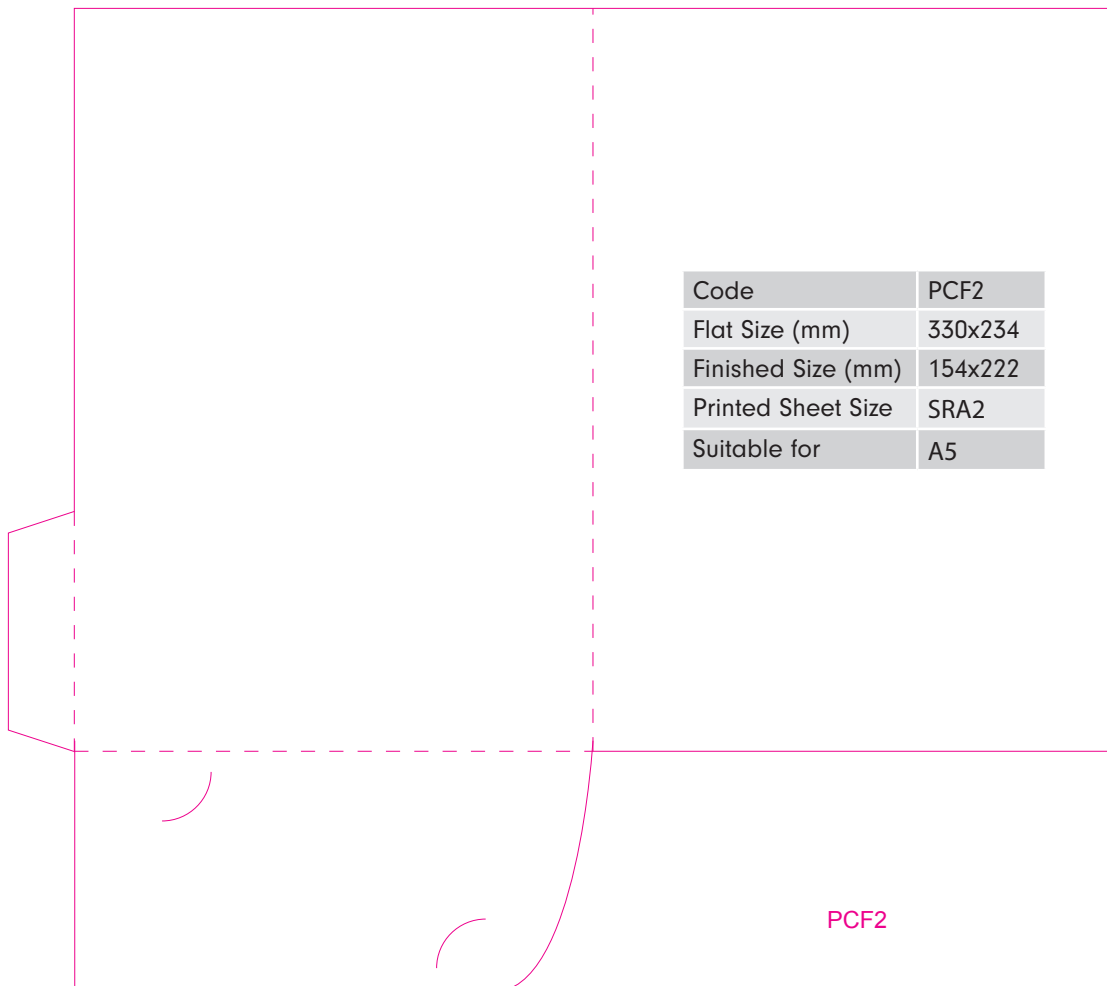

Platinum

FOLDER

TEMPLATES

PCF1

PCF2

Code	PCF3
Flat Size (mm)	658x341
Finished Size (mm)	220x316
Printed Sheet Size	B2
Suitable for	A4

Code	PCF4
Flat Size (mm)	575x351
Finished Size (mm)	223x305
Printed Sheet Size	SRA2
Suitable for	A4

Code	PCF7
Flat Size (mm)	472x401
Finished Size (mm)	220x305
Printed Sheet Size	SRA2
Suitable for	A4

PCF7

Code	PCF8
Flat Size (mm)	463x374
Finished Size (mm)	220x306
Printed Sheet Size	SRA2
Suitable for	A4

Code	PCF14
Flat Size (mm)	525x383
Finished Size (mm)	215x308
Printed Sheet Size	SRA2
Suitable for	A4

PCF14

Code	PCF15
Flat Size (mm)	605x229
Finished Size (mm)	210x210
Printed Sheet Size	SRA2
Suitable for	205x205

GLUE FLAP

PLEASE ENSURE YOUR IMAGE BLEEDS TO THIS LINE

Code	PCF18
Flat Size (mm)	250x165
Finished Size (mm)	125x125
Printed Sheet Size	SRA3
Suitable for	120x120

GLUE FLAP

PLEASE ENSURE YOUR IMAGE BLEEDS TO THIS LINE