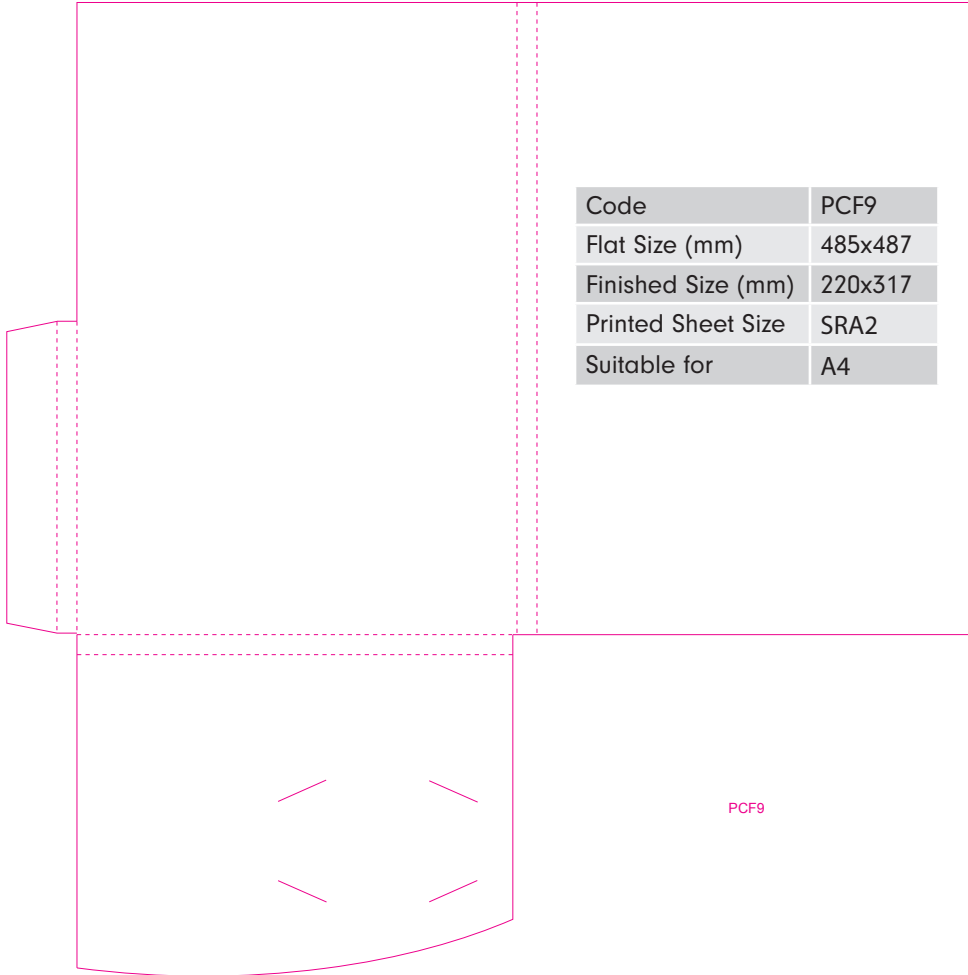

Code	PCF9
Flat Size (mm)	485x487
Finished Size (mm)	220x317
Printed Sheet Size	SRA2
Suitable for	A4