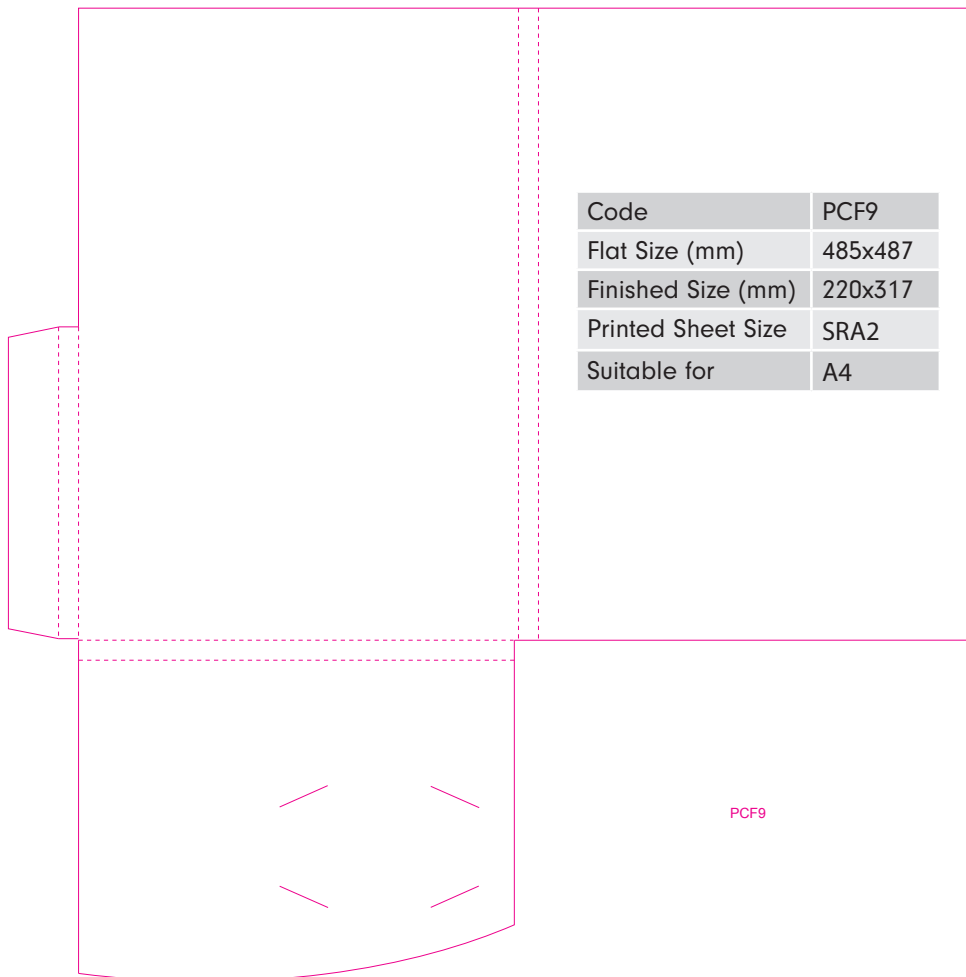

Platinum

FOLDER

TEMPLATES

Code	PCF1
Flat Size (mm)	497x346
Finished Size (mm)	214x305
Printed Sheet Size	SRA2
Suitable for	A4

PCF1

Code	PCF2
Flat Size (mm)	330x234
Finished Size (mm)	154x222
Printed Sheet Size	SRA2
Suitable for	A5

PCF2

Code	PCF3
Flat Size (mm)	658x341
Finished Size (mm)	220x316
Printed Sheet Size	B2
Suitable for	A4

Code	PCF4
Flat Size (mm)	575x351
Finished Size (mm)	223x305
Printed Sheet Size	SRA2
Suitable for	A4

PCF7

PCF8

Code	PCF11
Flat Size (mm)	658x336
Finished Size (mm)	220x317
Printed Sheet Size	B2
Suitable for	A4

Code	PCF12
Flat Size (mm)	655x227
Finished Size (mm)	210x154
Printed Sheet Size	B2
Suitable for	A5

PCF14

Code	PCF17
Flat Size (mm)	450x398
Finished Size (mm)	215x305
Printed Sheet Size	SRA2
Suitable for	A4

Code	PCF18
Flat Size (mm)	250x165
Finished Size (mm)	125x125
Printed Sheet Size	SRA3
Suitable for	120x120