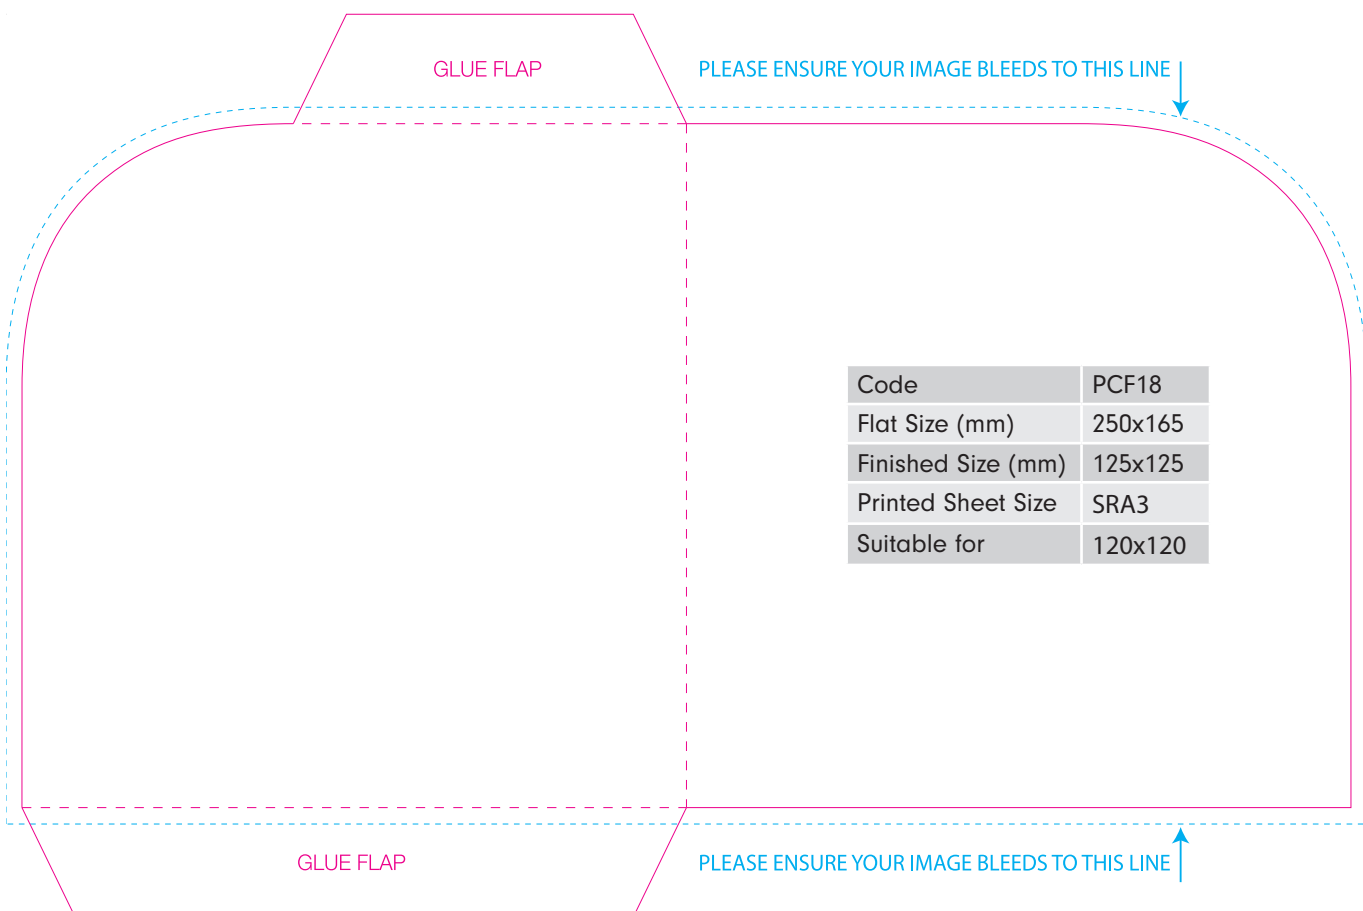

Code	PCF18
Flat Size (mm)	250x165
Finished Size (mm)	125x125
Printed Sheet Size	SRA3
Suitable for	120x120