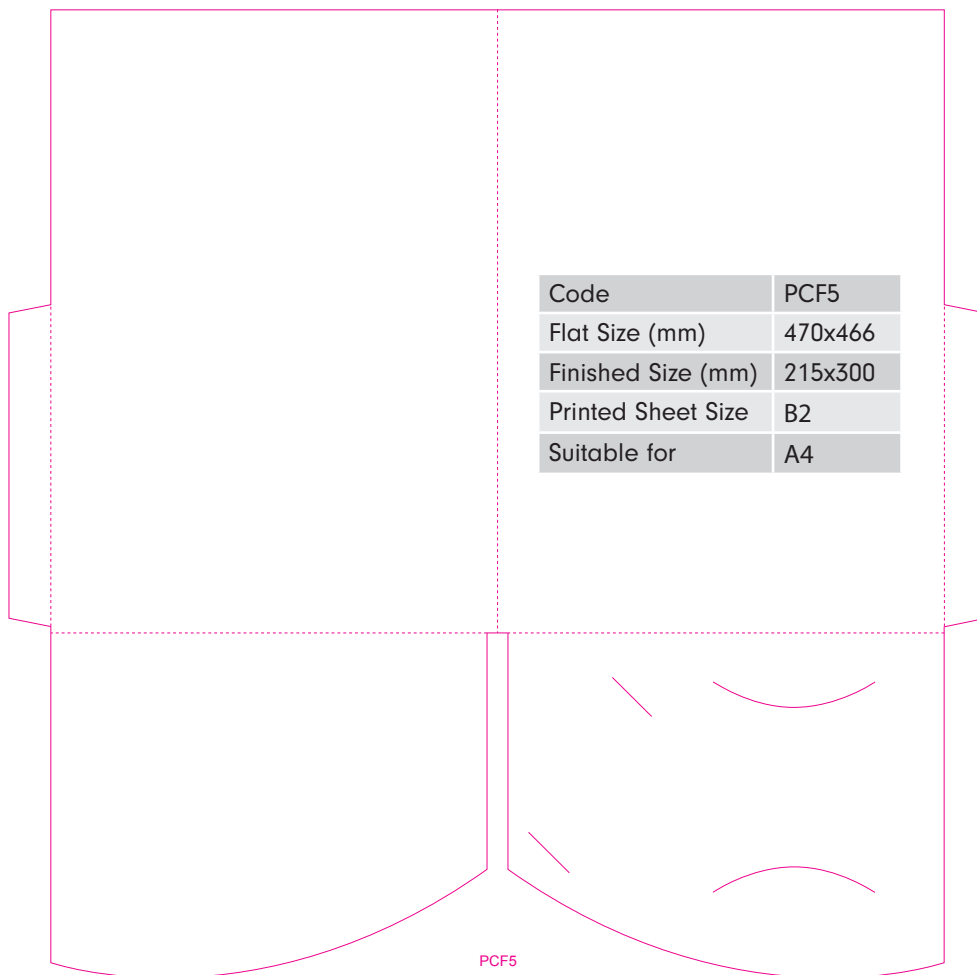

Platinum

FOLDER

TEMPLATES

Code	PCF1
Flat Size (mm)	497x346
Finished Size (mm)	214x305
Printed Sheet Size	SRA2
Suitable for	A4

PCF1

Code	PCF2
Flat Size (mm)	330x234
Finished Size (mm)	154x222
Printed Sheet Size	SRA2
Suitable for	A5

PCF2

Code	PCF3
Flat Size (mm)	658x341
Finished Size (mm)	220x316
Printed Sheet Size	B2
Suitable for	A4

Code	PCF4
Flat Size (mm)	575x351
Finished Size (mm)	223x305
Printed Sheet Size	SRA2
Suitable for	A4