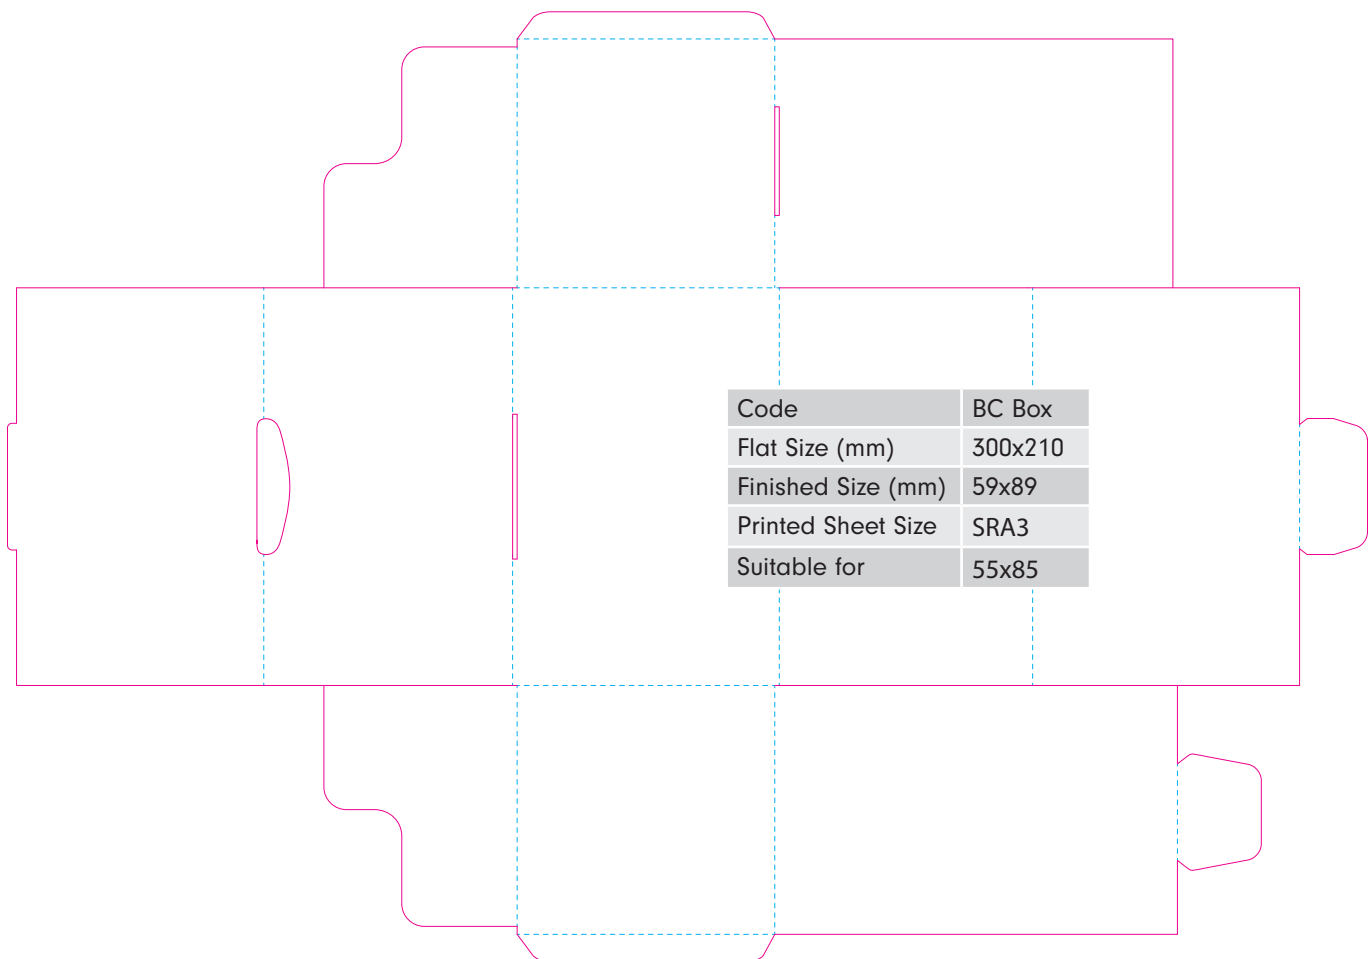

Code	BC Box
Flat Size (mm)	300x210
Finished Size (mm)	59x89
Printed Sheet Size	SRA3
Suitable for	55x85