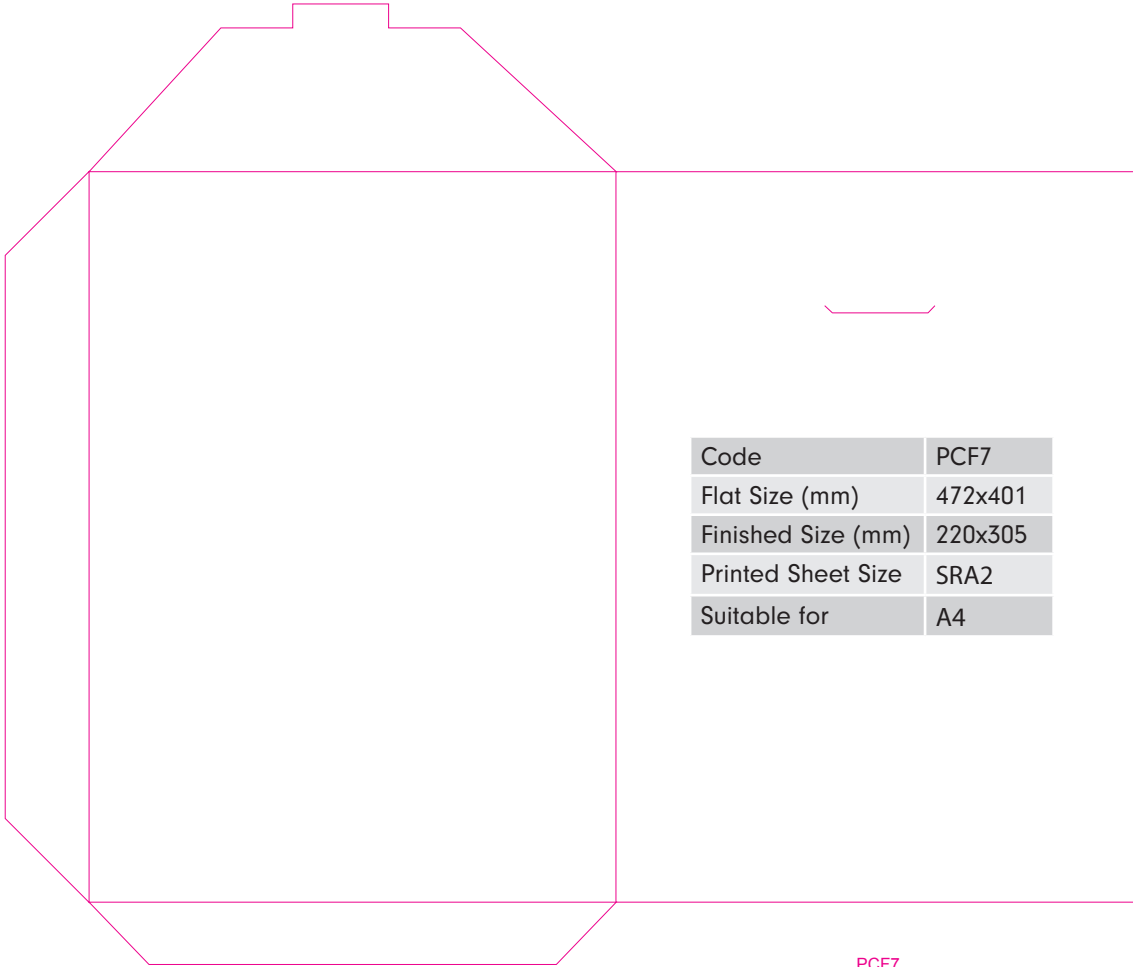

Platinum

FOLDER

TEMP LATES

PCF1

PCF2

Code	PCF3
Flat Size (mm)	658x341
Finished Size (mm)	220x316
Printed Sheet Size	B2
Suitable for	A4

Code	PCF4
Flat Size (mm)	575x351
Finished Size (mm)	223x305
Printed Sheet Size	SRA2
Suitable for	A4

Code	PCF7
Flat Size (mm)	472x401
Finished Size (mm)	220x305
Printed Sheet Size	SRA2
Suitable for	A4

PCF7

Code	PCF8
Flat Size (mm)	463x374
Finished Size (mm)	220x306
Printed Sheet Size	SRA2
Suitable for	A4

GLUE FLAP

PLEASE ENSURE YOUR IMAGE BLEEDS TO THIS LINE

Code	PCF18
Flat Size (mm)	250x165
Finished Size (mm)	125x125
Printed Sheet Size	SRA3
Suitable for	120x120

GLUE FLAP

PLEASE ENSURE YOUR IMAGE BLEEDS TO THIS LINE