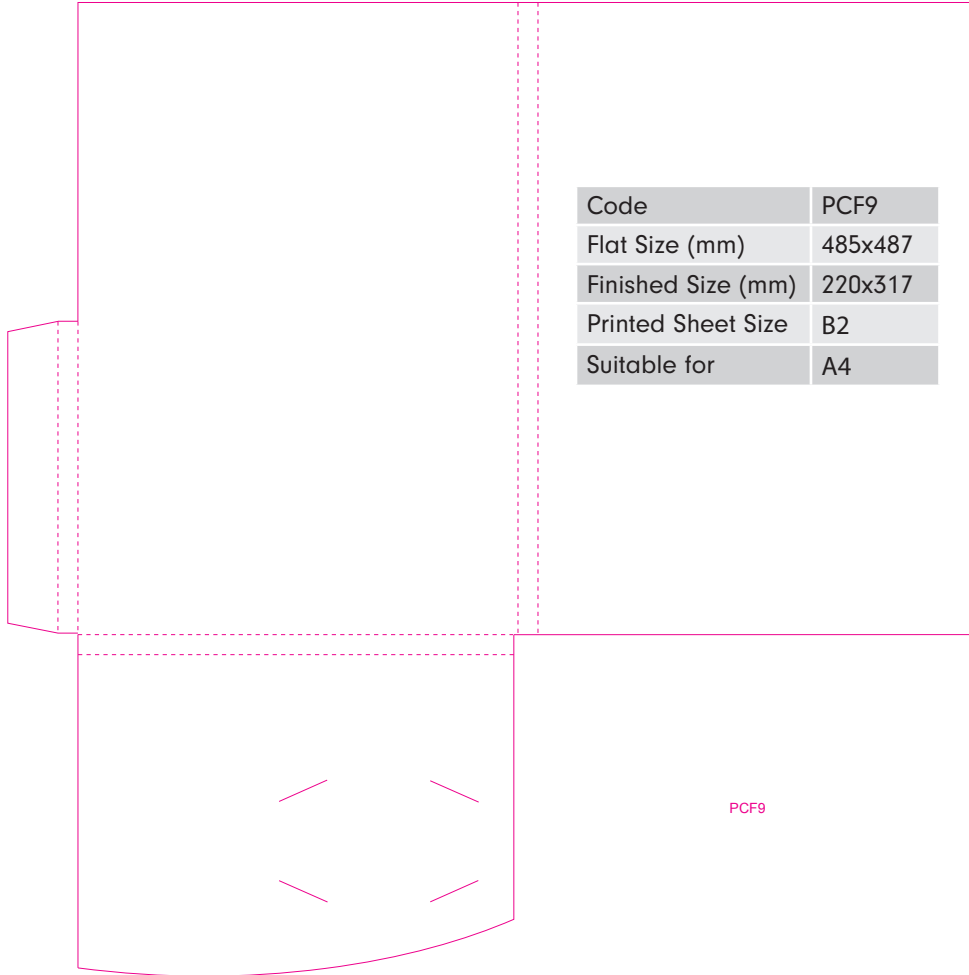

Code	PCF9
Flat Size (mm)	485x487
Finished Size (mm)	220x317
Printed Sheet Size	B2
Suitable for	A4