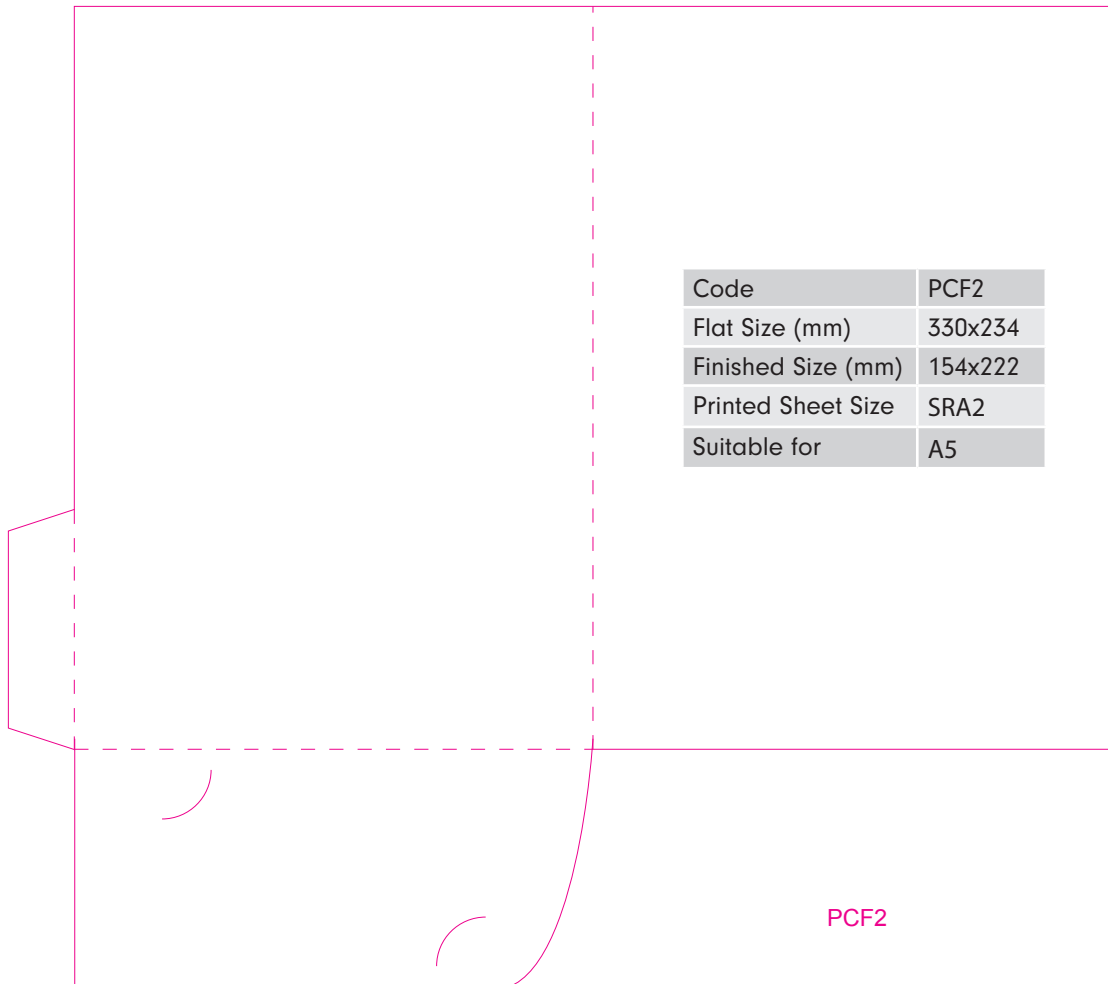

Platinum

FOLDER

TEMP LATES

PCF1

PCF2

Code	PCF3
Flat Size (mm)	658x341
Finished Size (mm)	220x316
Printed Sheet Size	B2
Suitable for	A4

Code	PCF4
Flat Size (mm)	575x351
Finished Size (mm)	223x305
Printed Sheet Size	SRA2
Suitable for	A4

Code	PCF7
Flat Size (mm)	472x401
Finished Size (mm)	220x305
Printed Sheet Size	SRA2
Suitable for	A4

PCF7

Code	PCF8
Flat Size (mm)	463x374
Finished Size (mm)	220x306
Printed Sheet Size	SRA2
Suitable for	A4

Code	PCF14
Flat Size (mm)	525x383
Finished Size (mm)	215x308
Printed Sheet Size	SRA2
Suitable for	A4

PCF14

Code	PCF15
Flat Size (mm)	605x229
Finished Size (mm)	210x210
Printed Sheet Size	SRA2
Suitable for	205x205

GLUE FLAP

PLEASE ENSURE YOUR IMAGE BLEEDS TO THIS LINE

Code	PCF18
Flat Size (mm)	250x165
Finished Size (mm)	125x125
Printed Sheet Size	SRA3
Suitable for	120x120

GLUE FLAP

PLEASE ENSURE YOUR IMAGE BLEEDS TO THIS LINE