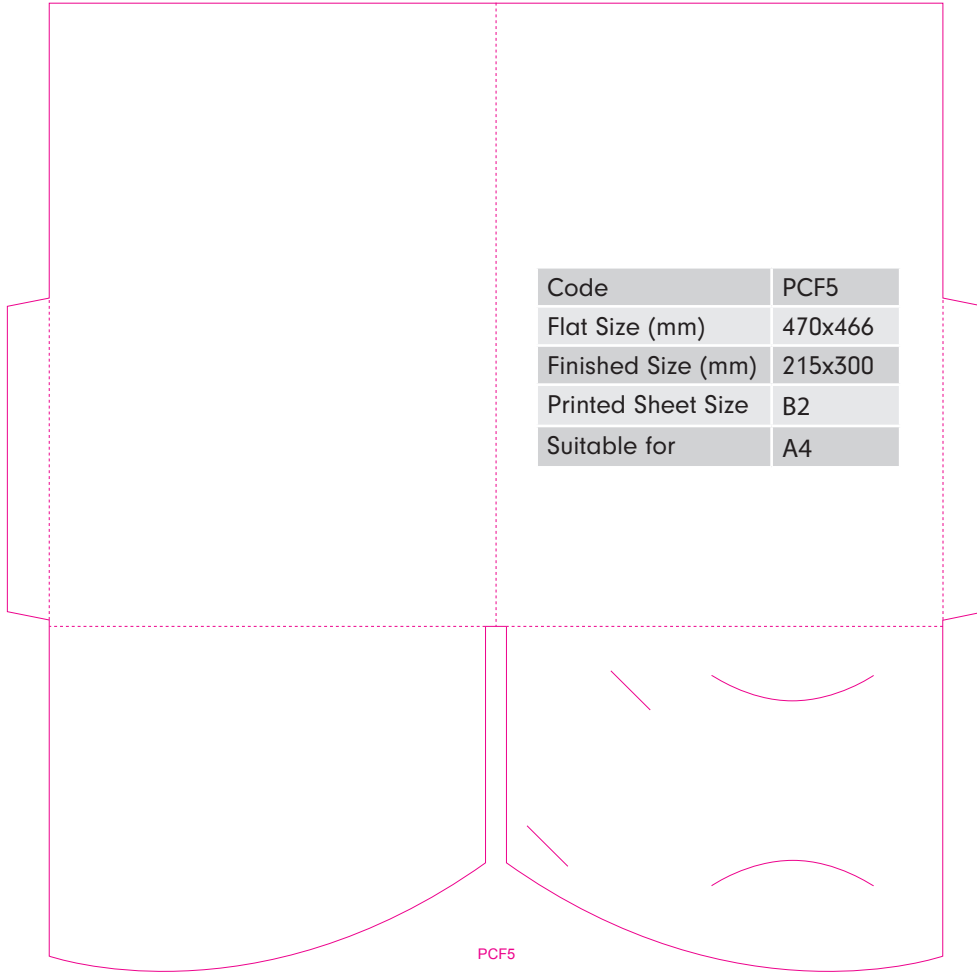

Platinum

FOLDER

TEMP LATES

PCF1

PCF2

Code	PCF3
Flat Size (mm)	658x341
Finished Size (mm)	220x316
Printed Sheet Size	B2
Suitable for	A4

Code	PCF4
Flat Size (mm)	575x351
Finished Size (mm)	223x305
Printed Sheet Size	SRA2
Suitable for	A4

Code	PCF7
Flat Size (mm)	472x401
Finished Size (mm)	220x305
Printed Sheet Size	SRA2
Suitable for	A4

PCF7

Code	PCF8
Flat Size (mm)	463x374
Finished Size (mm)	220x306
Printed Sheet Size	SRA2
Suitable for	A4

Code	PCF12
Flat Size (mm)	655x227
Finished Size (mm)	210x154
Printed Sheet Size	B2
Suitable for	A5

Code	PCF13
Flat Size (mm)	460x190
Finished Size (mm)	220x120
Printed Sheet Size	SRA3
Suitable for	210x110

Code	PCF14
Flat Size (mm)	525x383
Finished Size (mm)	215x308
Printed Sheet Size	SRA2
Suitable for	A4

PCF14

Code	PCF15
Flat Size (mm)	605x229
Finished Size (mm)	210x210
Printed Sheet Size	SRA2
Suitable for	205x205