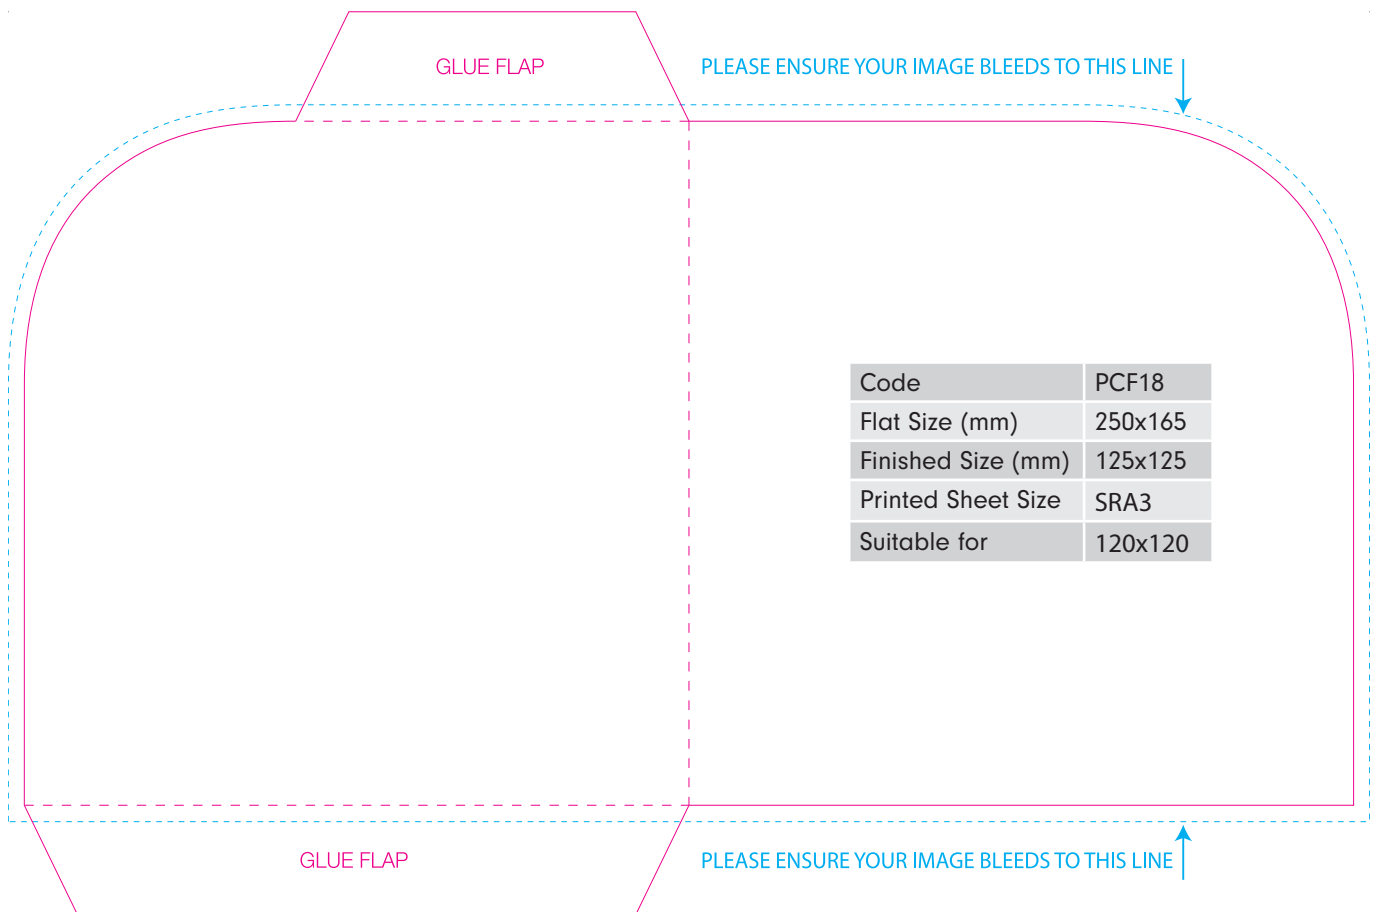

Code	PCF14
Flat Size (mm)	525x383
Finished Size (mm)	215x308
Printed Sheet Size	SRA2
Suitable for	A4

PCF14

Code	PCF15
Flat Size (mm)	605x229
Finished Size (mm)	210x210
Printed Sheet Size	SRA2
Suitable for	205x205

GLUE FLAP

PLEASE ENSURE YOUR IMAGE BLEEDS TO THIS LINE

Code	PCF18
Flat Size (mm)	250x165
Finished Size (mm)	125x125
Printed Sheet Size	SRA3
Suitable for	120x120

GLUE FLAP

PLEASE ENSURE YOUR IMAGE BLEEDS TO THIS LINE