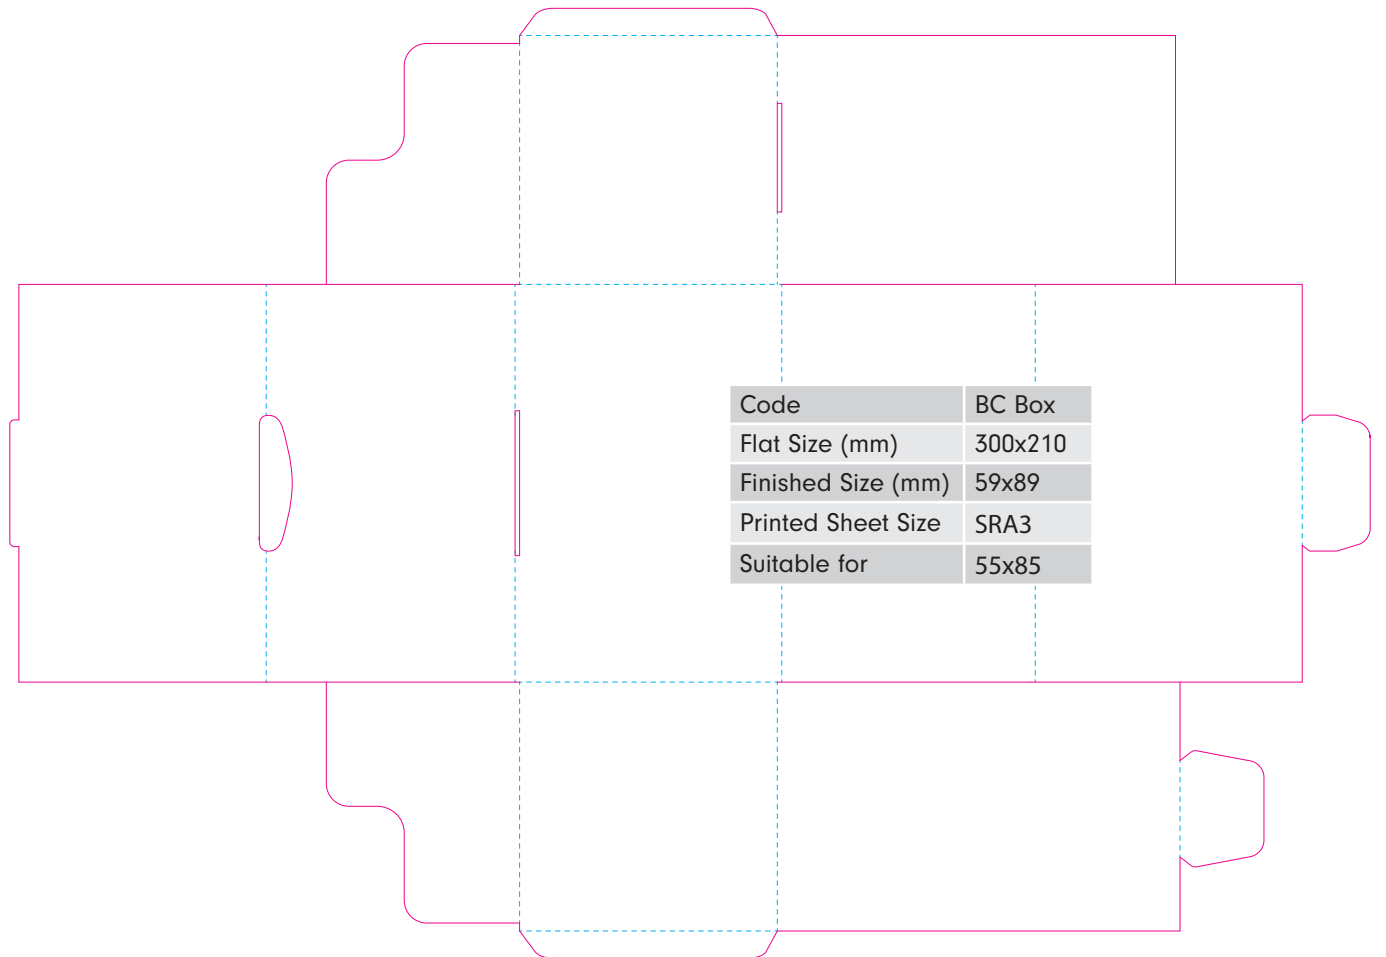

Code	BC Box
Flat Size (mm)	300x210
Finished Size (mm)	59x89
Printed Sheet Size	SRA3
Suitable for	55x85