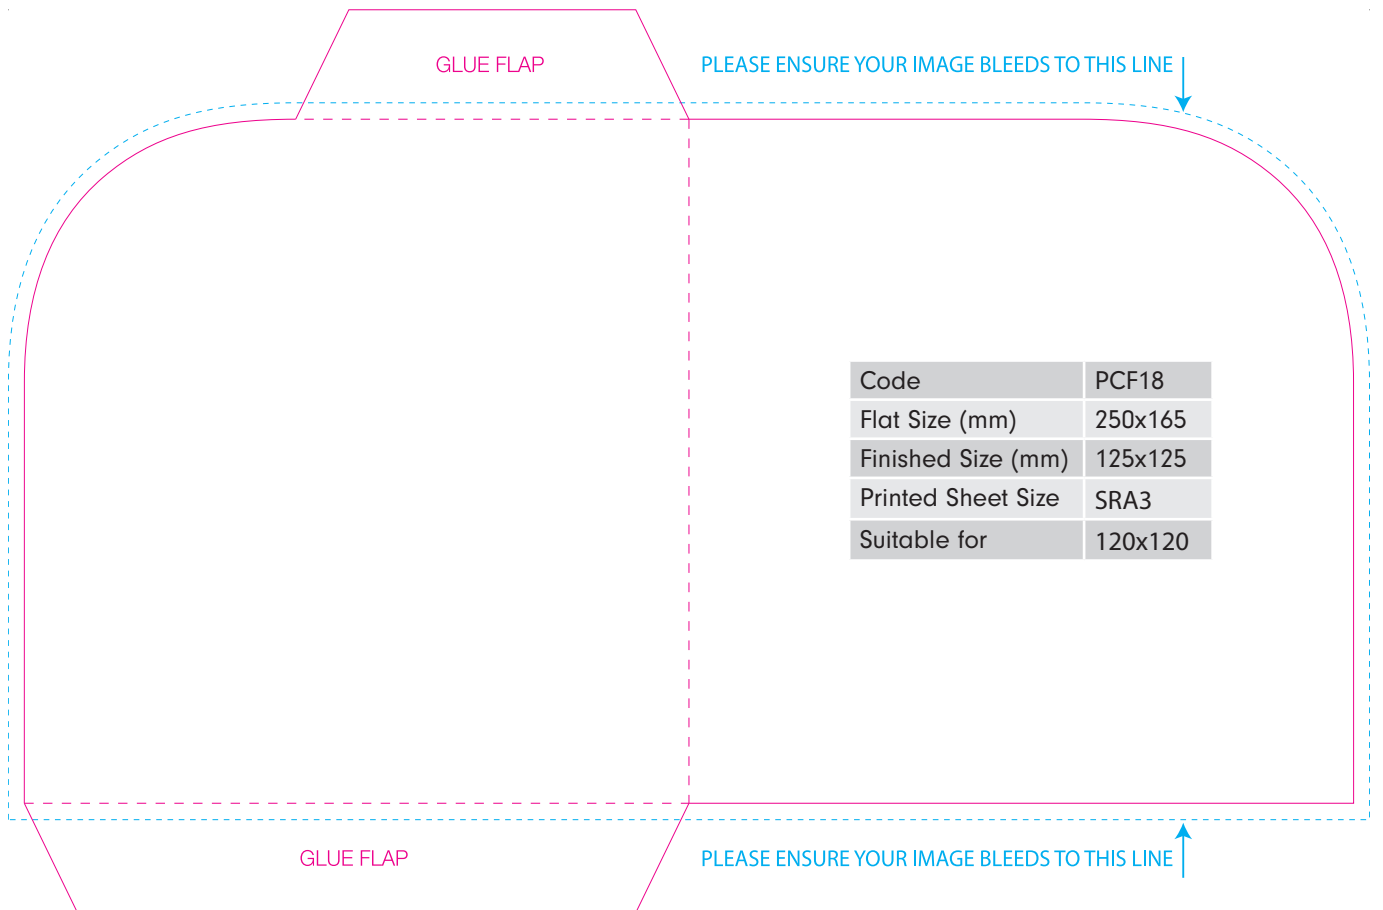

Code	PCF14
Flat Size (mm)	525x383
Finished Size (mm)	215x308
Printed Sheet Size	SRA2
Suitable for	A4
Capacity	5mm

PCF14

Code	PCF15
Flat Size (mm)	605x229
Finished Size (mm)	210x210
Printed Sheet Size	SRA2
Suitable for	205x205

PCF16

Code	PCF16
Flat Size (mm)	658x336
Finished Size (mm)	220x316
Printed Sheet Size	B2
Suitable for	A4

Code	PCF17
Flat Size (mm)	450x398
Finished Size (mm)	215x305
Printed Sheet Size	SRA2
Suitable for	A4

GLUE FLAP

PLEASE ENSURE YOUR IMAGE BLEEDS TO THIS LINE

Code	PCF18
Flat Size (mm)	250x165
Finished Size (mm)	125x125
Printed Sheet Size	SRA3
Suitable for	120x120

GLUE FLAP

PLEASE ENSURE YOUR IMAGE BLEEDS TO THIS LINE