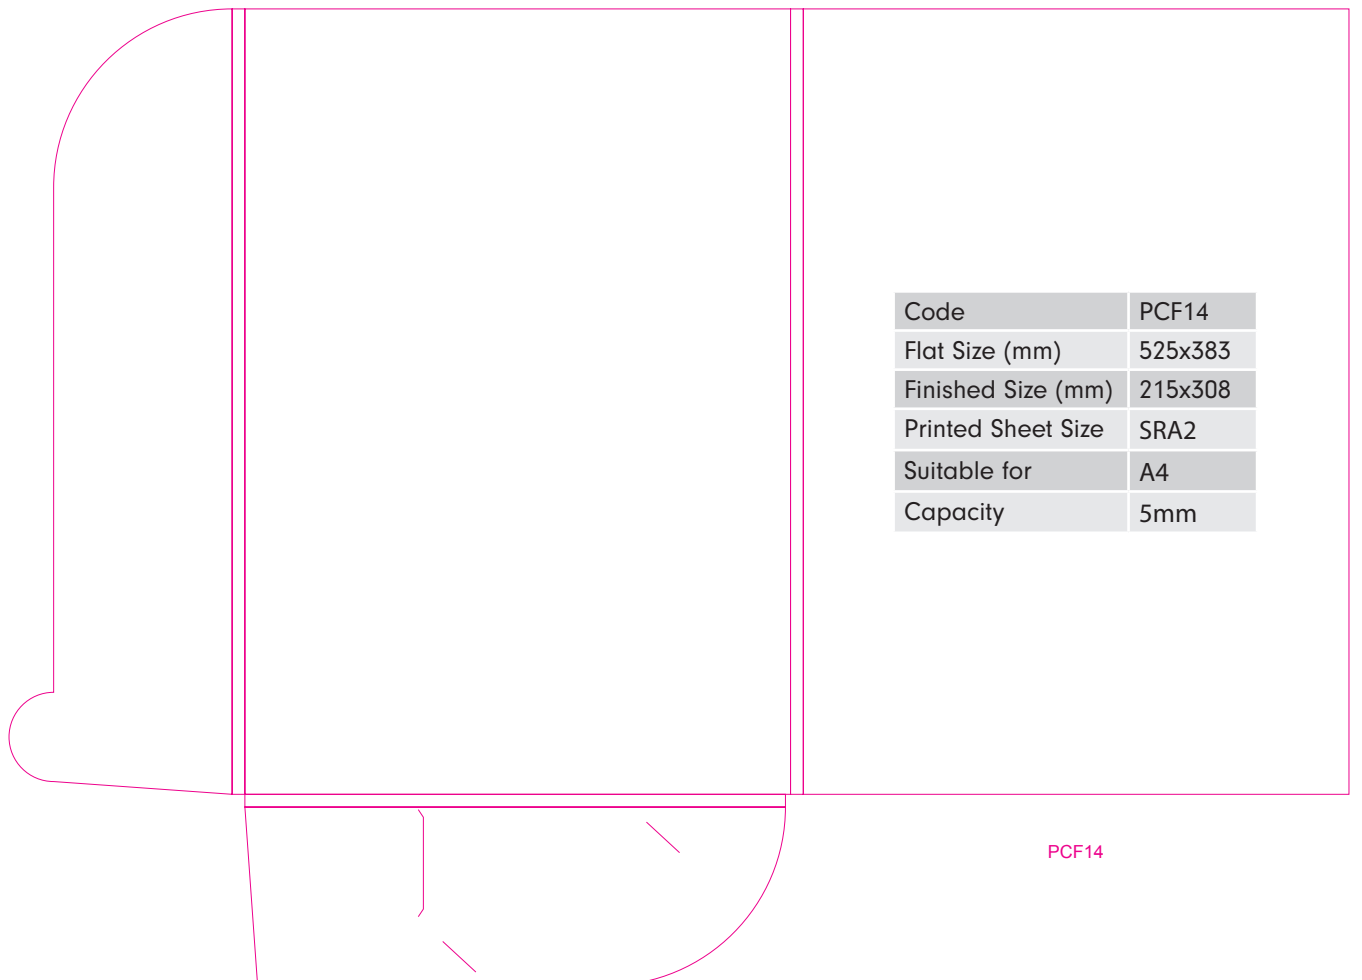

Code	PCF14
Flat Size (mm)	525x383
Finished Size (mm)	215x308
Printed Sheet Size	SRA2
Suitable for	A4
Capacity	5mm

PCF14