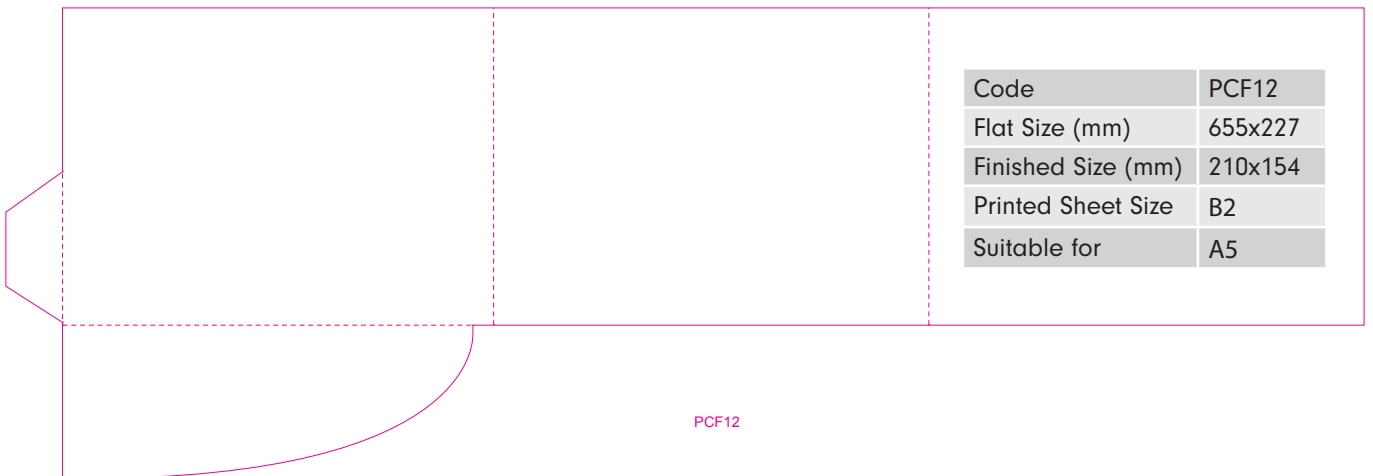

Code	PCF12
Flat Size (mm)	655x227
Finished Size (mm)	210x154
Printed Sheet Size	B2
Suitable for	A5