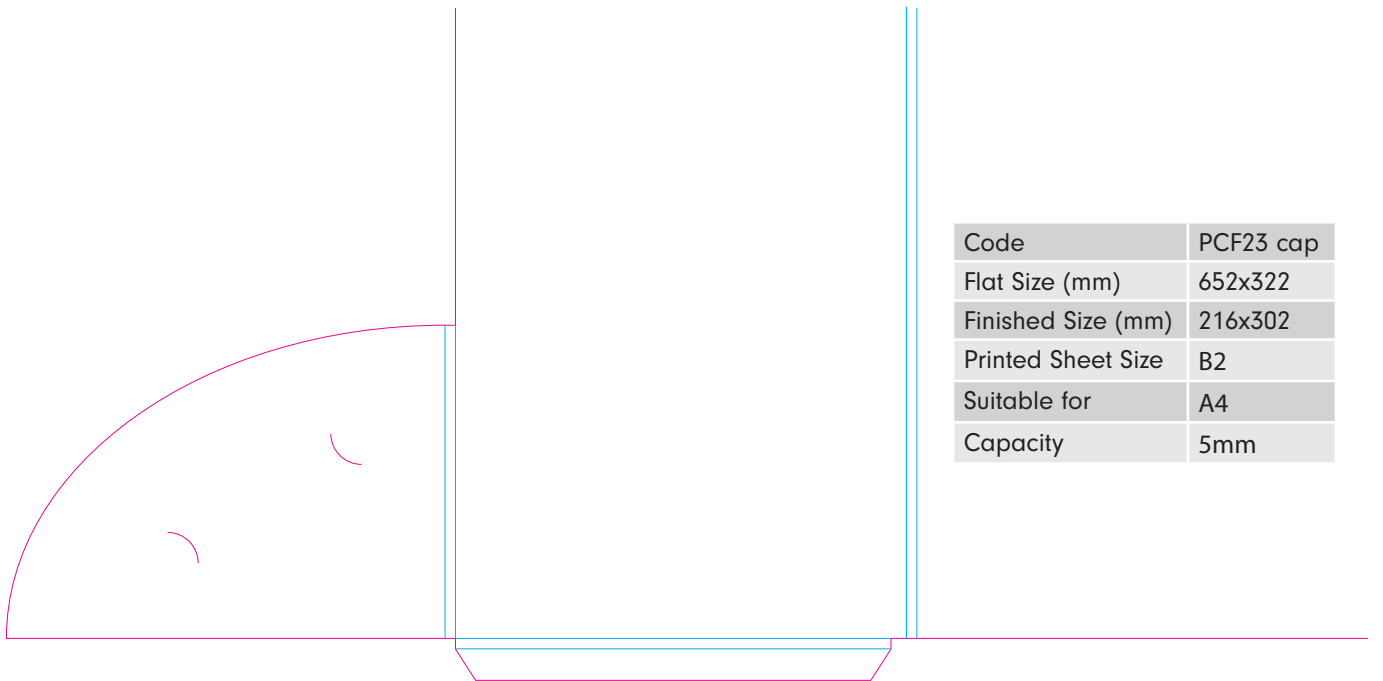

Code	PCF23 cap
Flat Size (mm)	652x322
Finished Size (mm)	216x302
Printed Sheet Size	B2
Suitable for	A4
Capacity	5mm