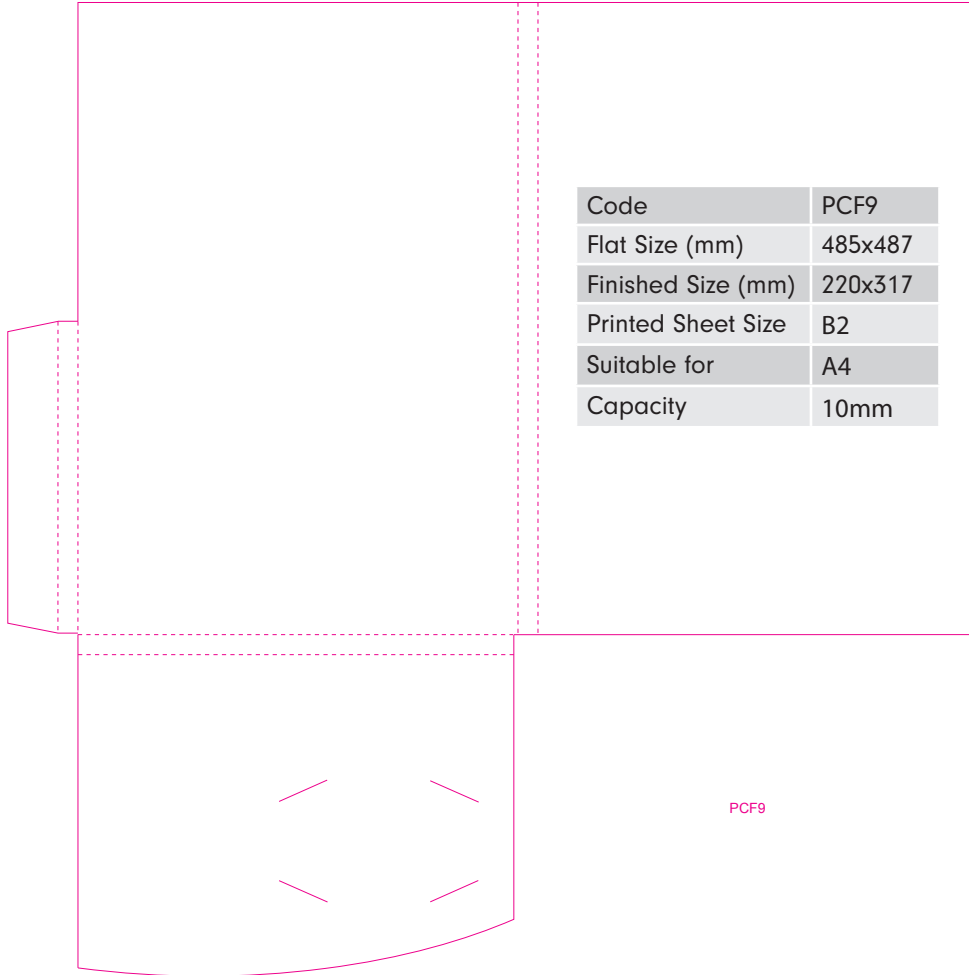

Platinum

**FOLDER**

**TEMPLATES**

Code	PCF1
Flat Size (mm)	497x346
Finished Size (mm)	214x305
Printed Sheet Size	SRA2
Suitable for	A4
Capacity	5mm

PCF1

Code	PCF2
Flat Size (mm)	330x234
Finished Size (mm)	154x222
Printed Sheet Size	SRA2
Suitable for	A5

PCF2

Code	PCF3
Flat Size (mm)	658x341
Finished Size (mm)	220x316
Printed Sheet Size	B2
Suitable for	A4

Code	PCF4
Flat Size (mm)	575x351
Finished Size (mm)	223x305
Printed Sheet Size	SRA2
Suitable for	A4
Capacity	5mm

PCF8

Code	PCF9
Flat Size (mm)	485x487
Finished Size (mm)	220x317
Printed Sheet Size	B2
Suitable for	A4
Capacity	10mm

Code	PCF10
Flat Size (mm)	460x459
Finished Size (mm)	220x317
Printed Sheet Size	B2
Suitable for	A4

GLUE FLAP

PLEASE ENSURE YOUR IMAGE BLEEDS TO THIS LINE

Code	PCF18
Flat Size (mm)	250x165
Finished Size (mm)	125x125
Printed Sheet Size	SRA3
Suitable for	120x120

GLUE FLAP

PLEASE ENSURE YOUR IMAGE BLEEDS TO THIS LINE