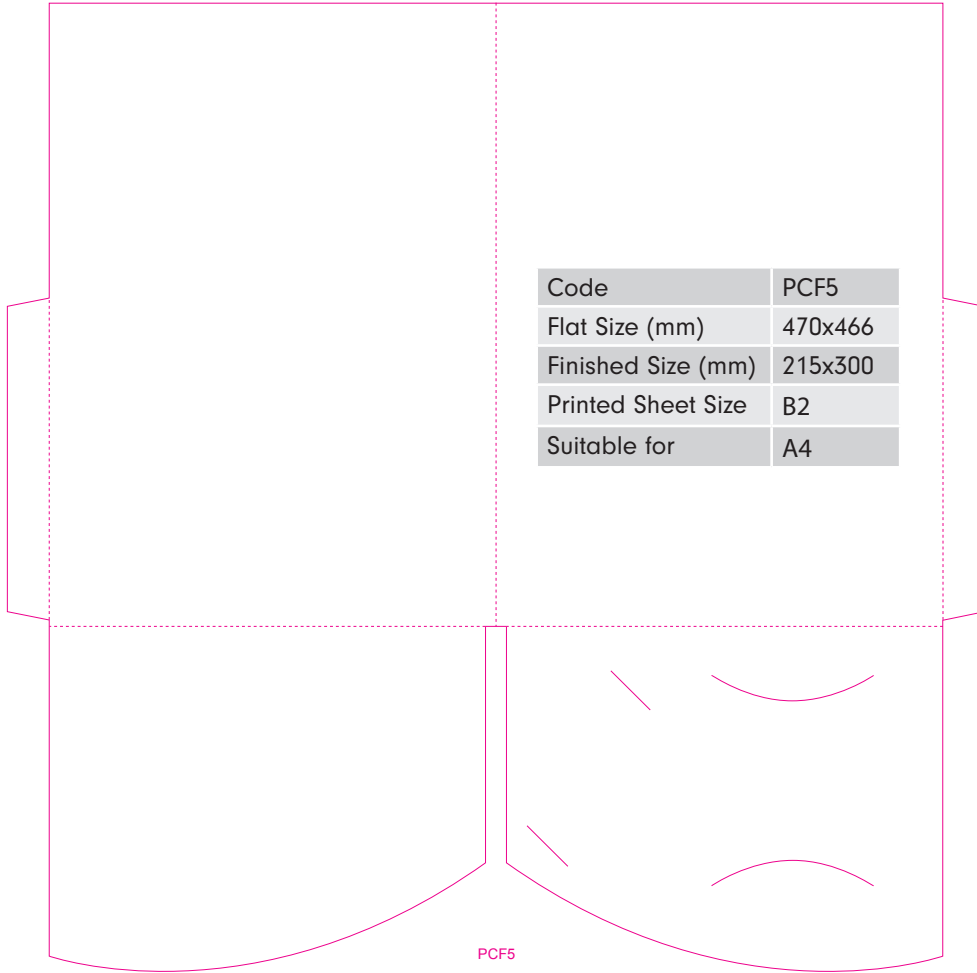

Platinum

**FOLDER**

**TEMPLATES**

Code	PCF1
Flat Size (mm)	497x346
Finished Size (mm)	214x305
Printed Sheet Size	SRA2
Suitable for	A4
Capacity	5mm

PCF1

Code	PCF2
Flat Size (mm)	330x234
Finished Size (mm)	154x222
Printed Sheet Size	SRA2
Suitable for	A5

PCF2

Code	PCF3
Flat Size (mm)	658x341
Finished Size (mm)	220x316
Printed Sheet Size	B2
Suitable for	A4

Code	PCF4
Flat Size (mm)	575x351
Finished Size (mm)	223x305
Printed Sheet Size	SRA2
Suitable for	A4
Capacity	5mm

PCF8

Code	PCF9
Flat Size (mm)	485x487
Finished Size (mm)	220x317
Printed Sheet Size	B2
Suitable for	A4
Capacity	10mm

Code	PCF10
Flat Size (mm)	460x459
Finished Size (mm)	220x317
Printed Sheet Size	B2
Suitable for	A4

Code	PCF14
Flat Size (mm)	525x383
Finished Size (mm)	215x308
Printed Sheet Size	SRA2
Suitable for	A4
Capacity	5mm

PCF14

Code	PCF15
Flat Size (mm)	605x229
Finished Size (mm)	210x210
Printed Sheet Size	SRA2
Suitable for	205x205