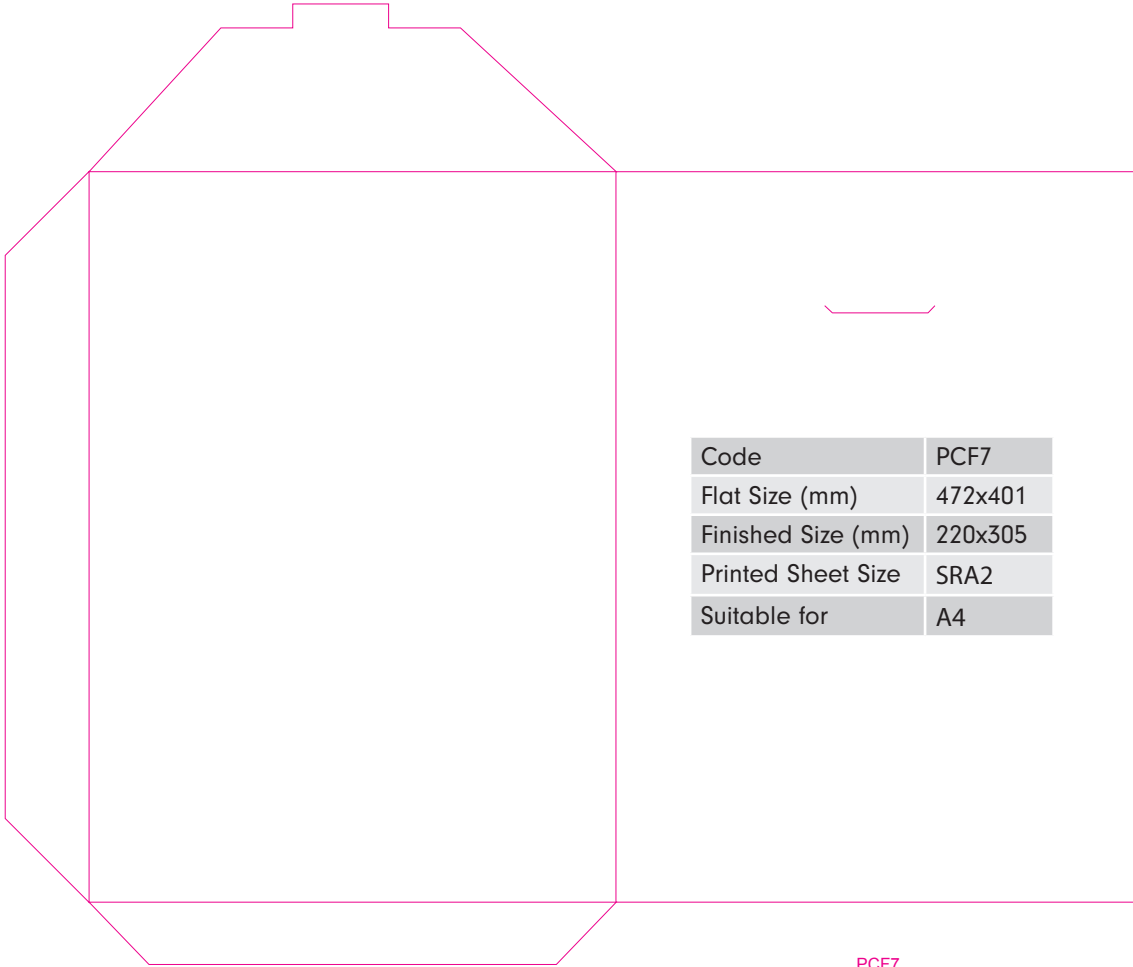

Platinum

**FOLDER**

**TEMPLATES**

Code	PCF1
Flat Size (mm)	497x346
Finished Size (mm)	214x305
Printed Sheet Size	SRA2
Suitable for	A4
Capacity	5mm

PCF1

Code	PCF2
Flat Size (mm)	330x234
Finished Size (mm)	154x222
Printed Sheet Size	SRA2
Suitable for	A5

PCF2

Code	PCF3
Flat Size (mm)	658x341
Finished Size (mm)	220x316
Printed Sheet Size	B2
Suitable for	A4

Code	PCF4
Flat Size (mm)	575x351
Finished Size (mm)	223x305
Printed Sheet Size	SRA2
Suitable for	A4
Capacity	5mm