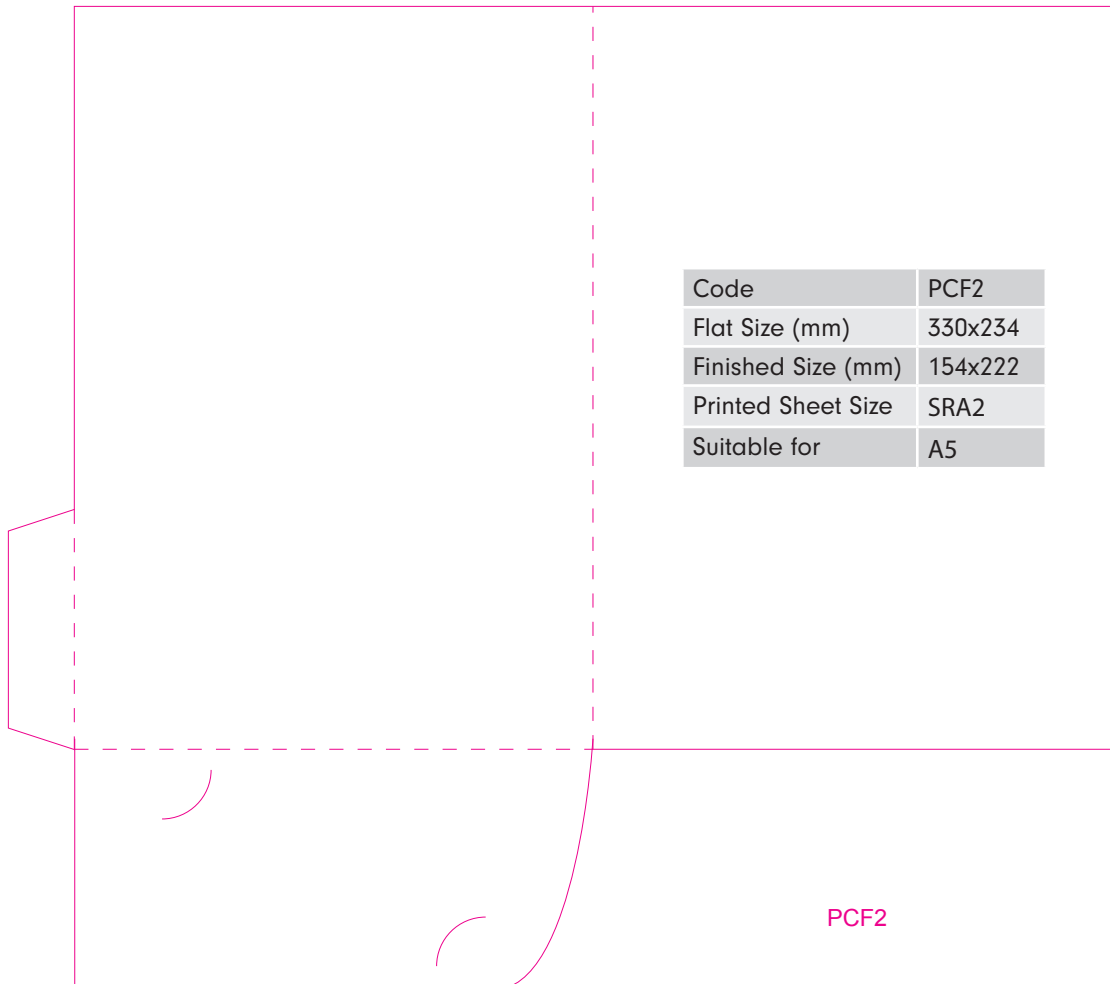

Platinum

**FOLDER**

**TEMPLATES**

Code	PCF1
Flat Size (mm)	497x346
Finished Size (mm)	214x305
Printed Sheet Size	SRA2
Suitable for	A4
Capacity	5mm

PCF1

Code	PCF2
Flat Size (mm)	330x234
Finished Size (mm)	154x222
Printed Sheet Size	SRA2
Suitable for	A5

PCF2

Code	PCF3
Flat Size (mm)	658x341
Finished Size (mm)	220x316
Printed Sheet Size	B2
Suitable for	A4

Code	PCF4
Flat Size (mm)	575x351
Finished Size (mm)	223x305
Printed Sheet Size	SRA2
Suitable for	A4
Capacity	5mm

Code	PCF7
Flat Size (mm)	472x401
Finished Size (mm)	220x305
Printed Sheet Size	SRA2
Suitable for	A4

PCF7

Code	PCF8
Flat Size (mm)	463x374
Finished Size (mm)	220x306
Printed Sheet Size	SRA2
Suitable for	A4

Code	PCF14
Flat Size (mm)	525x383
Finished Size (mm)	215x308
Printed Sheet Size	SRA2
Suitable for	A4
Capacity	5mm

PCF14

Code	PCF15
Flat Size (mm)	605x229
Finished Size (mm)	210x210
Printed Sheet Size	SRA2
Suitable for	205x205