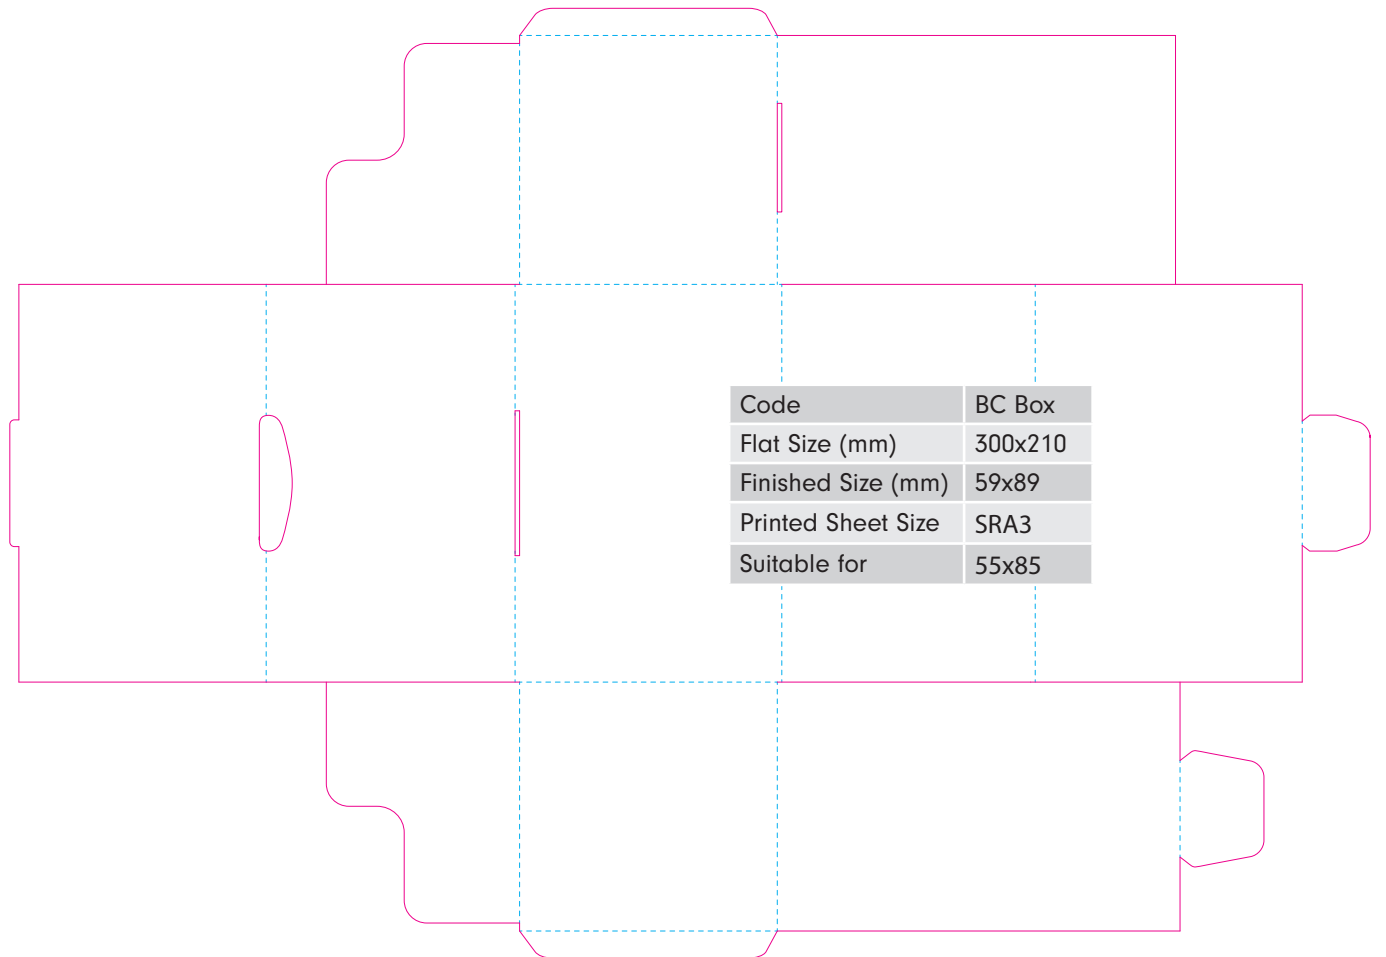

Code	BC Box
Flat Size (mm)	300x210
Finished Size (mm)	59x89
Printed Sheet Size	SRA3
Suitable for	55x85