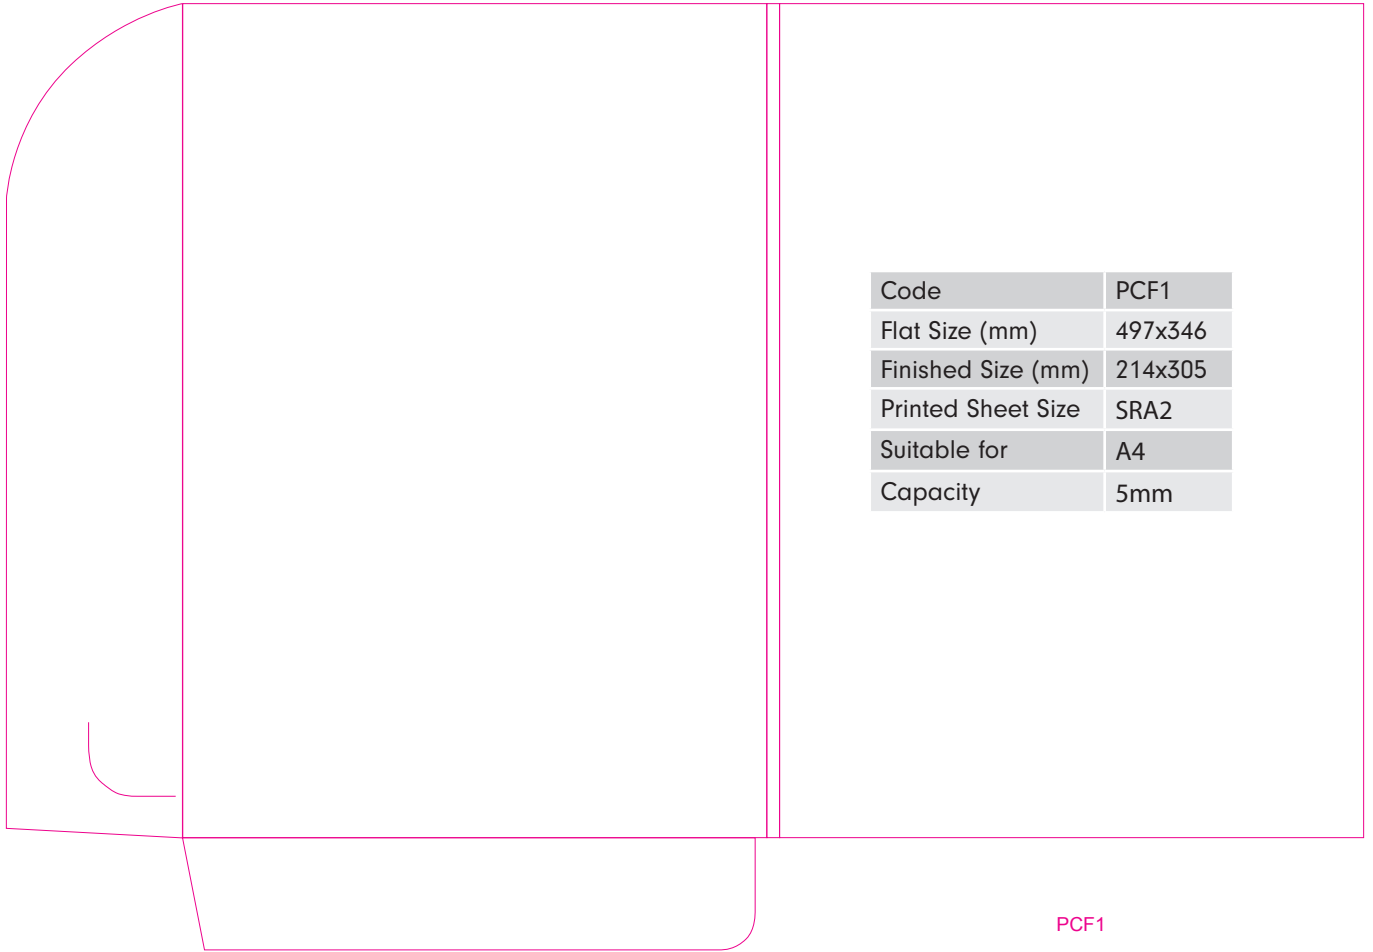

Platinum

**FOLDER**

**TEMPLATES**

Code	PCF1
Flat Size (mm)	497x346
Finished Size (mm)	214x305
Printed Sheet Size	SRA2
Suitable for	A4
Capacity	5mm

PCF1

Code	PCF2
Flat Size (mm)	330x234
Finished Size (mm)	154x222
Printed Sheet Size	SRA2
Suitable for	A5