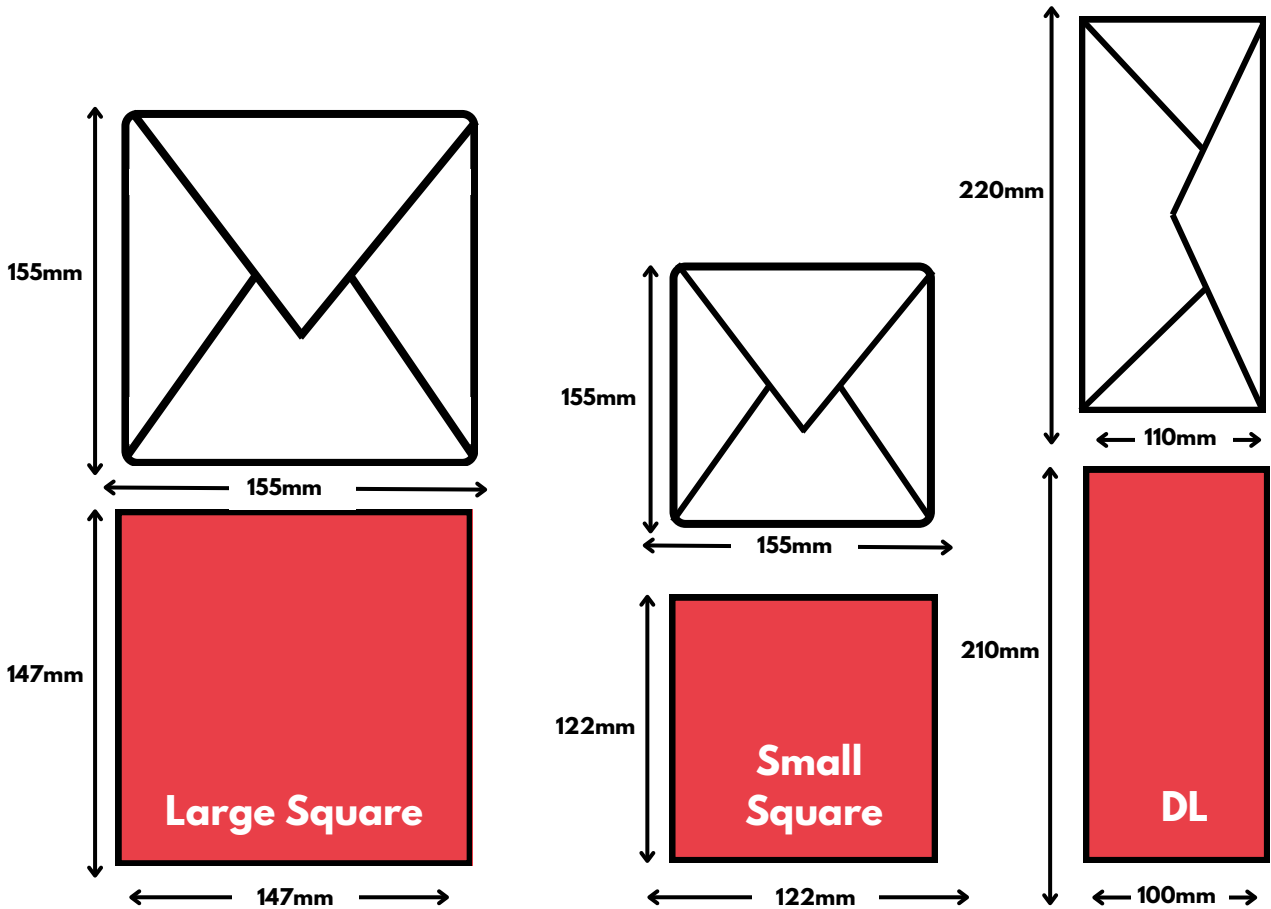

ENVELOPE SIZE SUMMARY

ENVELOPE SIZES

C4 229mm x 324mm

C5 162mm x 229mm

C5+ 162mm x 235mm

C6 114mm x 162mm

DL 110mm x 220mm

DL+ 114mm x 229mm