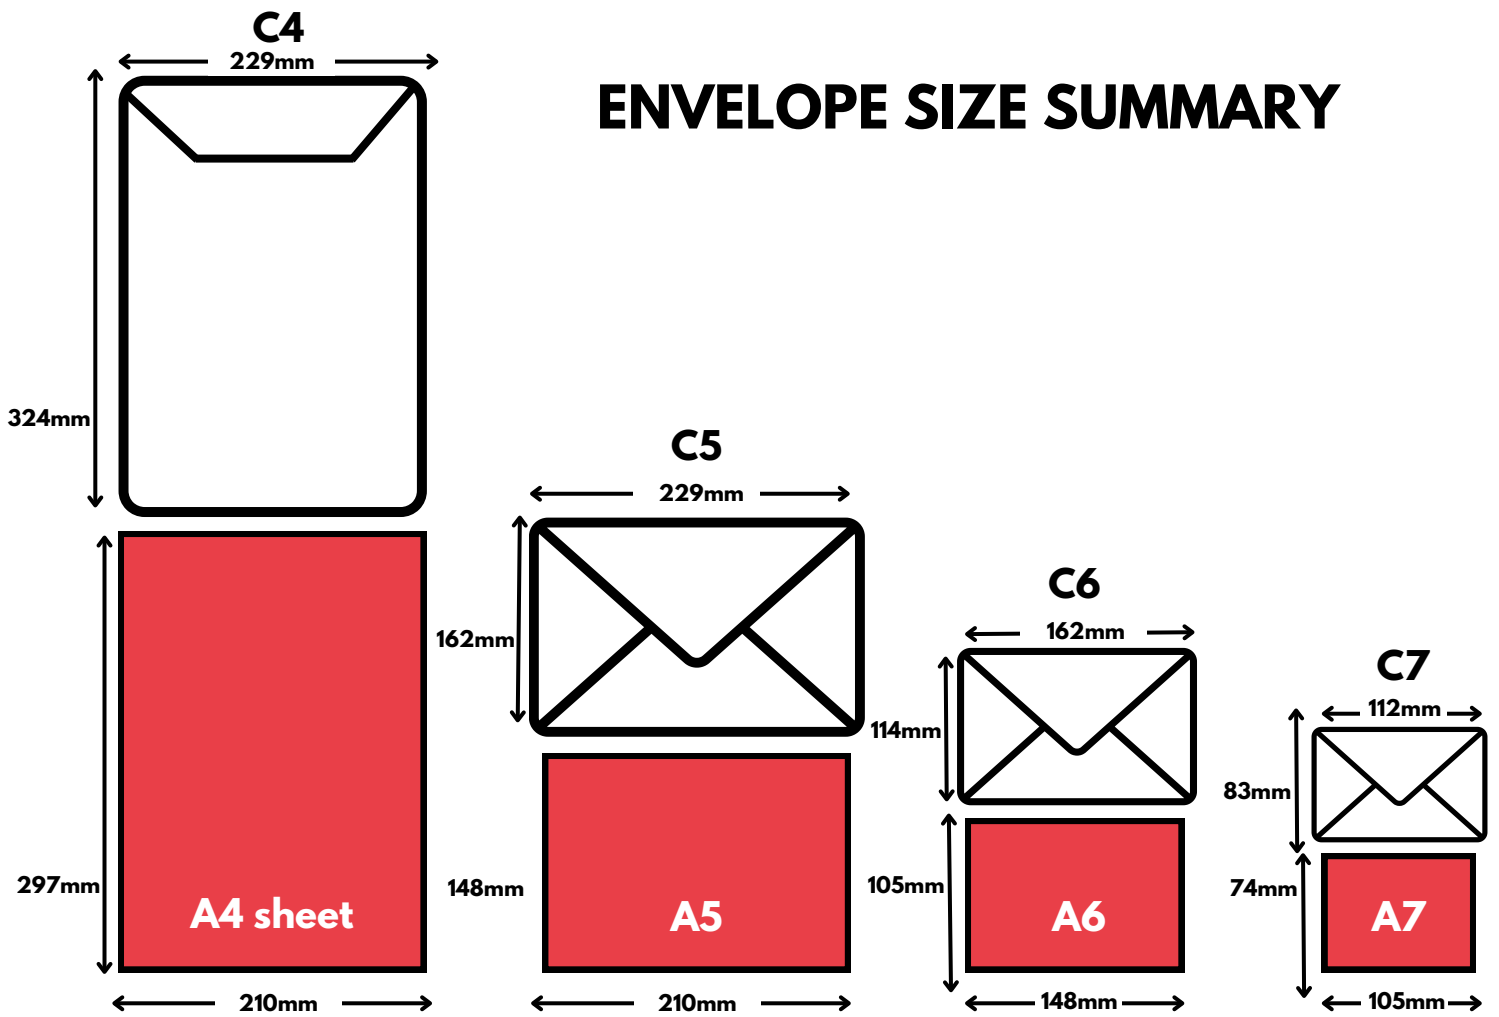

ENVELOPE SIZE SUMMARY

ENVELOPE SIZES

C4 229mm x 324mm

C5 162mm x 229mm

C5+ 162mm x 235mm

C6 114mm x 162mm

DL 110mm x 220mm

DL+ 114mm x 229mm